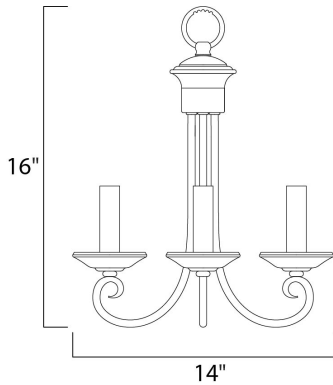

**PRODUCT DESCRIPTION**

Simple yet stylish, this collection is perfect for any decor. Offered in Oil Rubbed Bronze or Satin Nickel finishes.

**MEASUREMENTS**

DIMENSION : 14" W x 16" H  
 HANGING WEIGHT : 3.66 lb