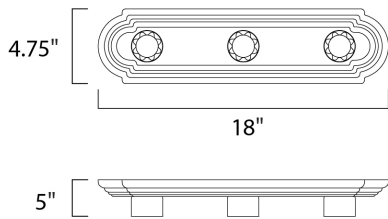

**MEASUREMENTS**

DIMENSION : 18" W x 4.75" H x 5" Ext  
 BACK PLATE : 4" W x 14" H x 2.3" HCO  
 HANGING WEIGHT : 1.28 lb

**LAMPING**

INPUT VOLTAGE : 120V  
 LUMENS : 3,450 Rated  
 BULB : 3 x 60W Incandescent E26 Medium , 180W Total  
 BULB INCLUDED : (Not Included)  
 DIMMABLE : Yes