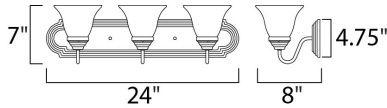

**MEASUREMENTS**

DIMENSION : 24" W x 7" H x 8" Ext  
 BACK PLATE : 24" W x 4.75" H x 4.07" HCO  
 HANGING WEIGHT : 5.07 lb

**LAMPING**

INPUT VOLTAGE : 120V  
 LUMENS : 3,450 Rated  
 BULB : 3 x 60W Incandescent E26 Medium , 180W Total  
 BULB INCLUDED : (Not Included)  
 DIMMABLE : Yes