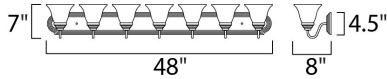

**MEASUREMENTS**

DIMENSION : 48" W x 7" H x 8" Ext  
 BACK PLATE : 48.17" W x 4.56" H x 4.07" HCO  
 HANGING WEIGHT : 11.88 lb

**LAMPING**

INPUT VOLTAGE : 120V  
 LUMENS : 8,050 Rated  
 BULB : 7 x 60W Incandescent E26 Medium , 420W Total  
 BULB INCLUDED : (Not Included)  
 DIMMABLE : Yes