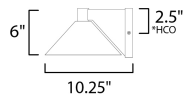

LAMPING

INPUT VOLTAGE : 120V
BULB : 1 x 10W LED PCB Integrated , 10W Total
BULB INCLUDED : (Integrated)
DIMMABLE : Y
CRI : 90 CRI
COLOR_TEMP : 3000K
LIGHTING_DIRECTION : Down

FINISHES OPTION

- Black
- Brushed Aluminum

MATERIAL

Aluminum