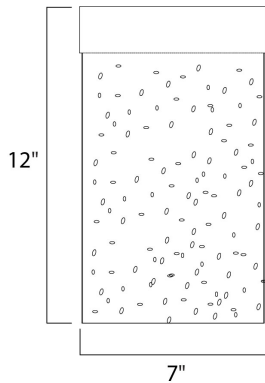

**ADDITIONAL**

INSTALL UP/DOWN: Down  
OPERATING TEMPERATURE:  
-20°C (-4°F), 40°C (104°F)

**MEASUREMENTS**

DIMENSION : 7." W x 12." H x 2.25" Ext  
BACK PLATE : 7." W x 12." H x 6." HCO  
HANGING WEIGHT : 11. lb