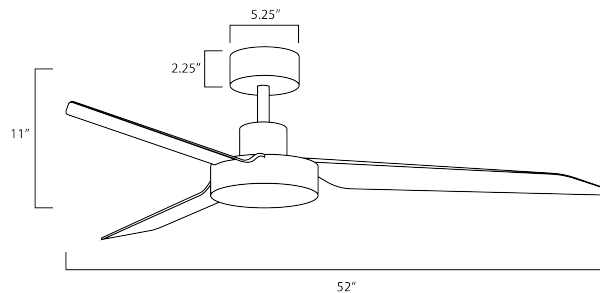

AC Wall Control

PRODUCT DESCRIPTION

With its small profile housing and elegant blade shape, the Ultra Slim provides an upgrade to indoor/outdoor fan options. Available in 3 different finishes: White, Nickel, and matte Black.

MEASUREMENTS

MODEL	DIMENSION	CANOPY	MAX OAH	HANGING WEIGHT
88807	52"W X 11"H	5.25"W X 2.25"H	4.5" W x 23.75" H	10.38 lb

LAMPING

ENERGY INFORMATION AT HIGH SPEEDS

MODEL	VOLTAGE	CFM	EFFICIENCY	ELECTRICITY USE
88807	AC 120V	4840 CFM	81 CFM / W	60W