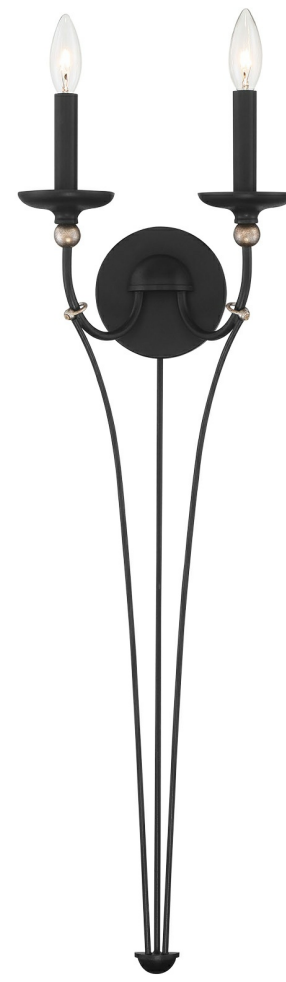

Item # 1042-677	UPC Code: 747396112763
Product Family Name: Westchester County	Finish: Sand Coal with Skyline Gold Leaf
Category: WALL SCONCE	Category Type: Sconce
Certification 3057374	
Patents:	
Notes:	

Image File Name: **1042-677.jpg**

MEASUREMENTS

Width: 10.5	Length: Min Overall Height: No	Height: 32.75 Max Overall Height: No	Extension: 5.75 Slope: No
Wire Length: 7"	Chain Length:	Safety Cable Included: No	Net Weight: 2.69
Canopy Width:	Canopy Height:	Canopy Length:	Center to Bottom: 25.63
Backplate Width: 5.0	Backplate Height: 5.0	Center to Top: 7.13	

LAMPING

No. of Bulbs: 2	Light Type: B10.5, CAND			
Max Bulb Wattage: 60	Socket: E12, CANDELABRA			
Dimmable: Yes	Ballast:	Rated Life Hours:	Photocell Included: No	Bulb/LED Included: N
Bulb/LED Included:	Color Temp.:	CRI:	Initial Lumens:	Delivered Lumens:

SHADE / GLASS

Description: sand coal with skyline gold leaf	Material:
Part No.:	Quantity:
Width:	Height:
	Length:

SHIPPING

Carton Width: 12.75	Carton Height: 8.0	Carton Length: 35.5
Carton Weight: 5.54	Carton Cubic Feet: 2.095	Small Package Shippable: Yes
Master Pack Width:	Master Pack Height:	Master Pack Length:
Master Pack Weight:	Master Cubic Feet:	Multi-Pack: 1
		Master Pack: 1