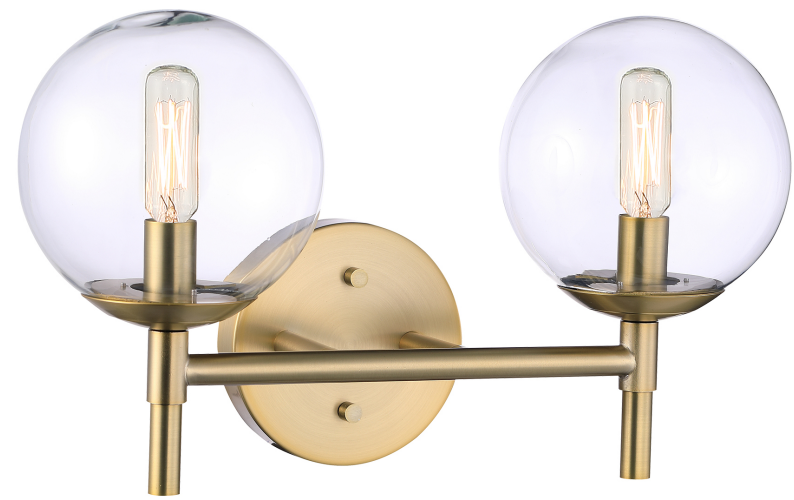

MINKA LAVERY®

Item # 2792-695	UPC Code: 747396120171
Product Family Name: Auresa	Finish: Soft Brass
Category: BATH	Category Type: Bath
Certification 4001256	
Patents:	
Notes:	

Image File Name: 2792-695.jpg

MEASUREMENTS

Width: 15.75	Length: 7.5	Height: 9.38	Extension: 7.5
Height Adjustable: No	Min Overall Height: No	Max Overall Height: No	Slope: No
Wire Length: 7	Chain Length:	Safety Cable Included: No	Net Weight: 3.0
Canopy Width:	Canopy Height:	Canopy Length:	Center to Bottom: 2.5
Backplate Width: 5.0	Backplate Height: 1.0	Center to Top: 6.88	

No. of Bulbs: 2	Light Type: T8			
Max Bulb Wattage: 40	Socket: E12			
Dimmable: Yes	Ballast:	Rated Life Hours:	Photocell Included: No	Bulb/LED Included: N
Bulb/LED Included:	Color Temp.:	CRI:	Initial Lumens:	Delivered Lumens:

Description: CLEAR	Material: GLASS
Part No.: G2793	Quantity: 2
Width: 5.9	Height: 5.47
	Length: 5.9

SHIPPING

Carton Width: 8.38	Carton Height: 11.25	Carton Length: 20.88
Carton Weight: 3.85	Carton Cubic Feet: 1.139	Small Package Shippable: Yes
Master Pack Width:	Master Pack Height:	Master Pack Length:
Master Pack Weight:	Master Cubic Feet:	Multi-Pack: 1
		Master Pack: 1