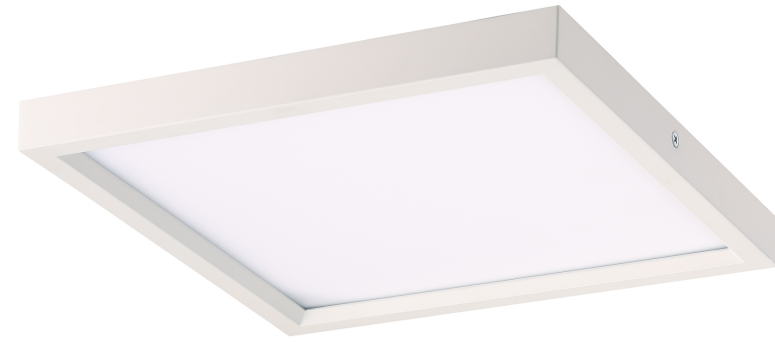

MINKA LAVERY®

Item # 706-44-L	UPC Code: 747396115788
Product Family Name:	Finish: white
Category: FLUSH MOUNT	Category Type: Flush Mount
Certification 4001256	
Patents:	
Notes:	

Image File Name: **706-44-L.jpg**

MEASUREMENTS

Width: 7.5	Length: 7.5	Height: 1	Extension:
Height Adjustable: No	Min Overall Height:	Max Overall Height:	Slope: No
Wire Length: 7	Chain Length:	Safety Cable Included: No	Net Weight: 1.68
Canopy Width: 7.5	Canopy Height: 1.0	Canopy Length: 7.5	Center to Bottom:
Backplate Width:	Backplate Height:	Center to Top:	

No. of Bulbs: 1	Light Type: Z19 LED			
Max Bulb Wattage: 15	Socket: Y18 LED MODULE			
Dimmable: Yes	Ballast:	Rated Life Hours: 50000	Photocell Included: No	Bulb/LED Included: Y
Bulb/LED Included: Yes	Color Temp.: 3000	CRI: 94	Initial Lumens: 830.8	Delivered Lumens: 684.4

SHIPPING

Description: CLEAR	Material: GLASS
Part No.:	Quantity: 1
Width: 6.22	Height: 0.12
	Length: 6.22

Carton Width: 2.63	Carton Height: 9.38	Carton Length: 9.13
Carton Weight: 1.91	Carton Cubic Feet: 0.13	Small Package Shippable: Yes
Master Pack Width: 14.63	Master Pack Height: 10.25	Master Pack Length: 19.5
Master Pack Weight: 22.33	Master Cubic Feet: 1.692	Multi-Pack: 1
		Master Pack: 10