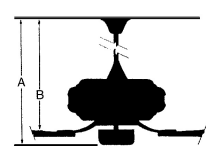

MEASUREMENTS

Blade Finish:	Reversible		
	Blades:		
	No		
Blade Material:	Slope:		
ABS	Yes		
Blade Sweep:	No. of Blades:	Blade Pitch:	Hanging Weight:
54"	3	14	18.03
Downrod 1:	Downrod 1	Downrod 2:	Downrod 2
6	Outside Dia:	Outside Dia:	
	.75		
Ceiling to Lowest Point: (Dim A)	Ceiling to Blade (Dim B)	Lead Wire:	Motor Size:
13.5	12.25	8	153 X 15 MM

	Low	Low/Med.	Medium	Med/High	High
RPM:	49				175
Amps:	0.058				0.41
Watts:	2.56				32.42
CFM:	1668.0				6249.0
CFM/Watts:	651.56				192.75

LAMPING

No. of Bulbs:	Light Type:	Light Kit Optional: No		
1	Z10 LED			
Max Bulb	Socket:			
Wattage:	Y11 LED MODULE			
30				
Integrated Light Kit:	Dimmable:	Ballast:	Rated Life Hours:	Uplight:
Yes	Yes		15000	No
Bulb/LED Included:	Color Temp.:	CRI:	Initial Lumens:	Delivered Lumens:
Yes	3000	92	2563.5	979.5