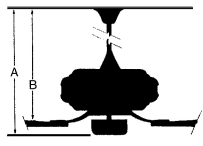

## MEASUREMENTS

Blade Finish:	Reversible Blades:			
	<b>No</b>			
Blade Material: <b>Plywood Construction</b>	Slope: <b>Yes</b>			
Blade Sweep: <b>52"</b>	No. of Blades: <b>5</b>	Blade Pitch: <b>12</b>	Hanging Weight: <b>18.17</b>	
Downrod 1: <b>6</b>	Downrod 1 Outside Dia: <b>0.75</b>	Downrod 2:	Downrod 2 Outside Dia:	
Ceiling to Lowest Point: (Dim A) <b>15.5</b>	Ceiling to Blade (Dim B) <b>13.25</b>	Lead Wire: <b>80</b>	Motor Size: <b>172x14mm</b>	
<b>RPM:</b>	Low <b>65</b>	Low/Med. <b>0.22</b>	Medium <b>8.94</b>	Med/High <b>1443.0</b>
<b>Amps:</b>	<b>0.6</b>			
<b>Watts:</b>	<b>72.1</b>			
<b>CFM:</b>	<b>4740.0</b>			
<b>CFM/Watts:</b>	<b>65.74</b>			