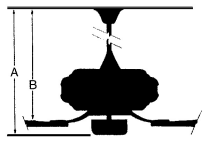

MEASUREMENTS

Blade Finish:	Reversible				
	Blades:				
	No				
Blade Material:	Slope:				
ABS	Yes				
Blade Sweep:	No. of Blades:	Blade Pitch:	Hanging Weight:		
65"	8	14	25.99		
Downrod 1:	Downrod 1	Downrod 2:	Downrod 2		
6	Outside Dia:		Outside Dia:		
	.75				
Ceiling to Lowest Point: (Dim A)	Ceiling to Blade (Dim B)	Lead Wire:	Motor Size:		
14.75	10.5	80	DC165x25MM		
RPM:	Low	Low/Med.	Medium	Med/High	High
Amps:	50				109
Watts:	0.11				0.43
CFM:	6.0				31.0
CFM/Watts:	3916.0				8263.0
	652.67				266.55

GLASS

Description:	Material:	
	GLASS	
Part No.:	Quantity:	
	1	
Width:	Height:	Length:
8.46	2.95	8.46

CONTROLS

Pull Chain Control:	Works with Remote Control:	Works with Wall Control:
No	Yes	Yes
Reversible:	Included Remote Control:	Included Wall Control:
Yes	RC400	
Smart Control:	Compatible Remote Control(s):	Compatible Wall Control(s):
No		WC400
Integrated Smart Control:		Compatible Smart Control:
		BD-1000