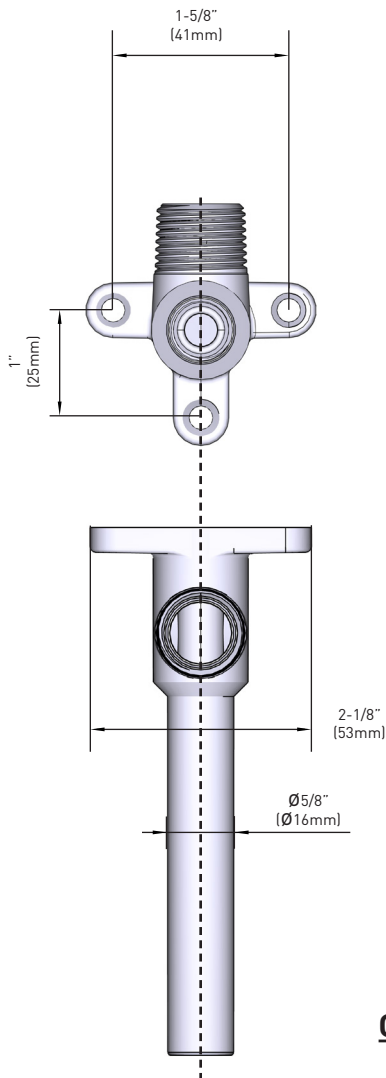

MOEN®

Specifications

DESCRIPTION

- Spout manifolds are recommended for all 10" ultra thin tub spouts
- Brass construction
- Available with 1/2" CC/IPS, PEX, and Cold Expansion PEX connections
- Valve outlet matches manifold inlet connection type

MANCIS

MANCXS

MANXS

MODELS:

- MANCIS CC/IPS
- MANCXS Cold EXpansion PEX
- MANXS PEX

CRITICAL DIMENSIONS

DO NOT SCALE

Rev. 6/22