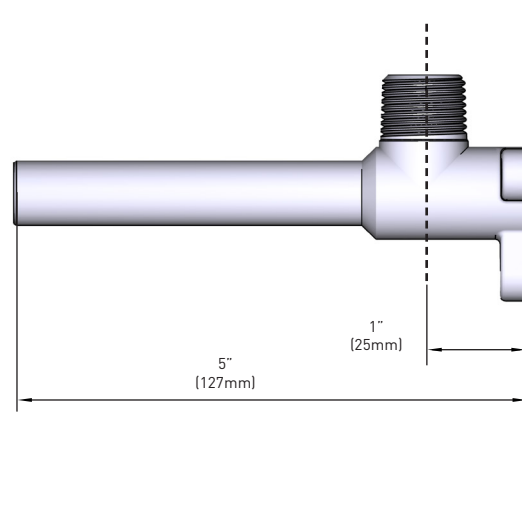

MOEN®

Specifications

DESCRIPTION

- Spout manifolds are recommended for all 10" ultra thin tub spouts
- Brass construction
- Available with 1/2" CC/IPS, PEX, and Cold Expansion PEX connections
- Valve outlet matches manifold inlet connection type

MANCIS

MANCXS

MANXS

MODELS:

- MANCIS CC/IPS
- MANCXS Cold EXpansion PEX
- MANXS PEX

CRITICAL DIMENSIONS

DO NOT SCALE

Rev. 6/22