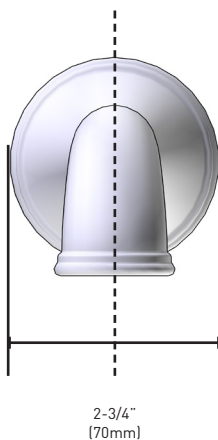

DESCRIPTION

- Metal construction with various finishes identified by suffix
- 10" Ultra thin tub spout allows for a longer distance between the wall and the tub
- Designed to be installed on MANCIS, MANCXS, or MANXS brass spout manifolds

Belfield™

10" NON-DIVERTING TUB SPOUT

MODELS: TF193371
TF193371BN
TF193371NL
TF193371ORB

CRITICAL DIMENSIONS

DO NOT SCALE