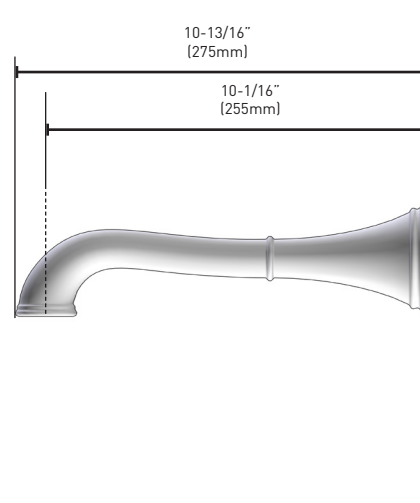

DESCRIPTION

- Metal construction with various finishes identified by suffix
- 10" Ultra thin tub spout allows for a longer distance between the wall and the tub
- Designed to be installed on MANCIS, MANCXS, or MANXS brass spout manifolds

Belfield™

10" NON-DIVERTING TUB SPOUT

MODELS: TF193371
TF193371BN
TF193371NL
TF193371ORB

CRITICAL DIMENSIONS

DO NOT SCALE