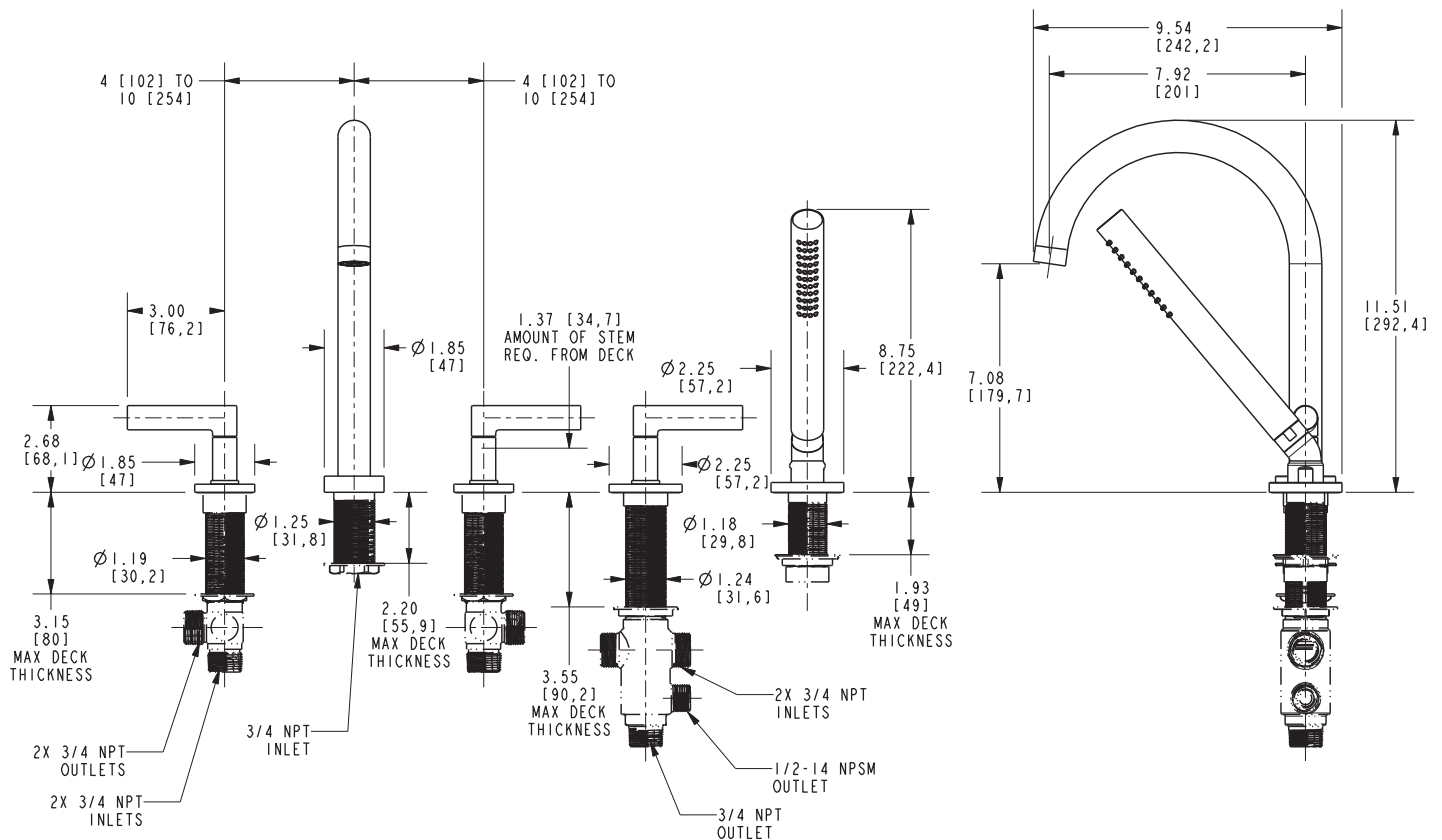

Features

- Solid brass construction
- 7.08" (18.0 cm) spout height at outlet
- 7.92" (20.1 cm) spout reach (c-c)
- Intended for use with Newport Brass rough valve kit (Required Accessory) which incorporates the following:
 - Brass valve bodies and quick-connect spout fitting
 - Quarter-turn washerless ceramic disc 3/4" valve cartridges
- Diverter valve and hoses as needed for handshower
- ADA Compliant
- 1.8 GPM (6.8 LPM) Max, Handshower Only

Required Accessory

System Element	Deck Tub Valve
Description	3-Valve Assembly With Quick Connect Spout Adapter
Inlet/Outlet Size	3/4"
Part Number	1-678
Image	

Product Specification Add "Color / Finish" suffix to Model number, below.

The Roman Tub with Handshower Deck Trim shall be made of solid brass construction. Roman Tub with Handshower Deck Trim shall incorporate lever handles. Product shall incorporate a 7.08" (18.0 cm) spout height at outlet and a 7.92" (20.1 cm) spout reach (c-c). Product shall feature a solid brass handshower with a 1.8 gallons (6.7 liters) per minute maximum flow rate. Rough valve kit shall incorporate brass valve bodies with quarter-turn washerless ceramic disc 3/4" valve cartridges, a spout nipple and a diverter valve with hoses as needed for handshower. Roman Tub with Handshower Deck Trim shall be Newport Brass Model 3-3107/____ and Newport Brass rough valve kit shall be 1-678.

3-3107

PRODUCT DIMENSIONS *(Units are in inches)*

Pavani Roman Tub Deck Trim 3-3107