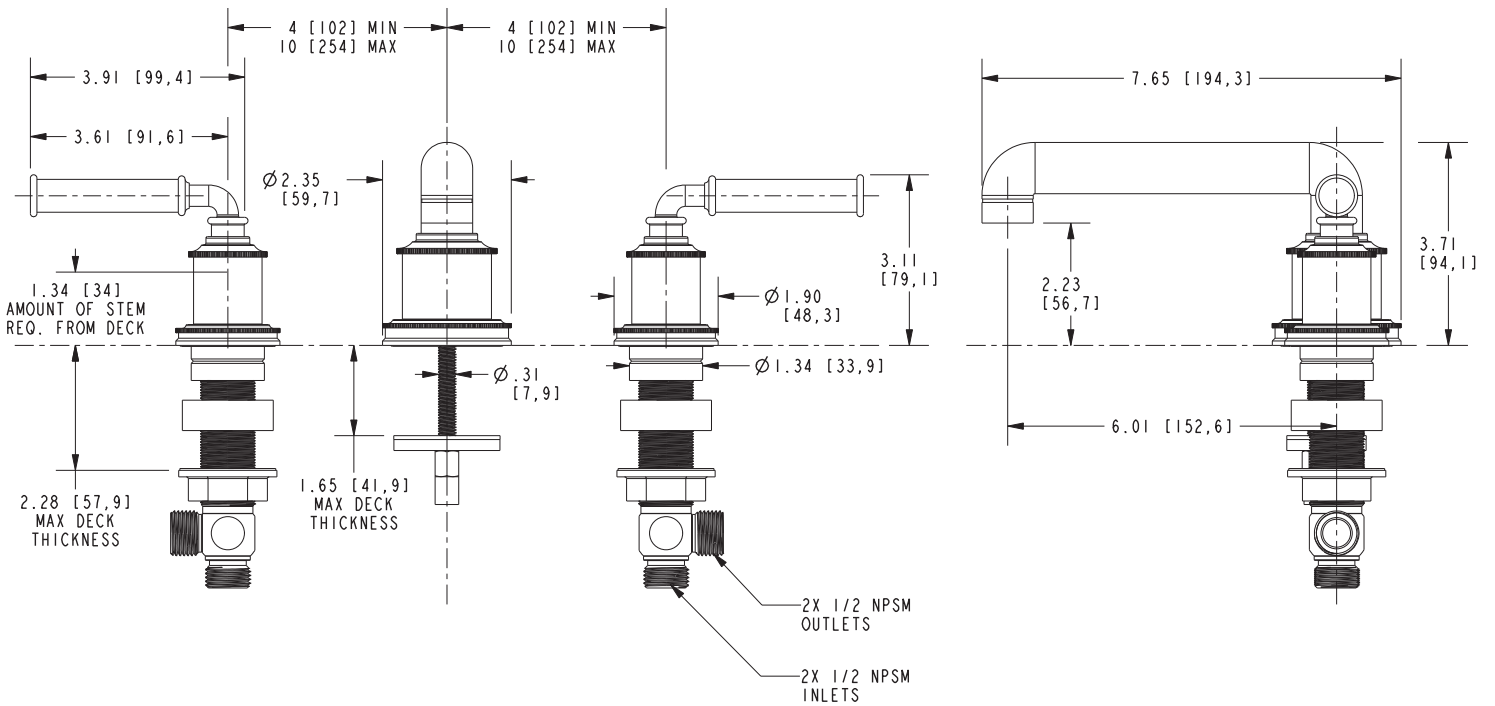

Features

- Solid brass construction
- Brass valve bodies
- Quarter-turn washerless ceramic disc valve cartridges
- Spout assembly with integral supply hoses
- Push Pop-Up drain with tailpiece
- 2.23" (5.7 cm) spout height at outlet
- 6.01" (15.3 cm) spout reach (c-c)
- For 8" (20.3 cm) centers - Maximum 20" (50.8 cm)
- ADA Compliant
- 1.2 GPM (4.5 LPM) Max

Product Specification: Add size designator and "Color / Finish" suffix to Model number, below.

The two-handle Widespread Lavatory Faucet shall be made of solid brass construction. Faucet shall incorporate a spout assembly with integral supply hoses and feature brass valve bodies with quarter-turn washerless ceramic disc valve cartridges. Faucet shall have a 1.2 gallon (4.5 liter) per minute maximum flow rate. Product shall be for 8" (20.3 cm) centers - Maximum 20" (50.8 cm). Product shall incorporate a 2.23" (5.7 cm) spout height at outlet and a 6.01" (15.3 cm) spout reach (c-c). Faucet shall include a Push Pop-Up drain with tailpiece and incorporate lever handles. Widespread Lavatory Faucet shall be Newport Brass Model 2940/____ .

2940

Product Dimensions are provided for reference only. For specific product installation guidelines, please reference the Installation Instructions of the product being installed.

Taft Widespread Lavatory Faucet 2940