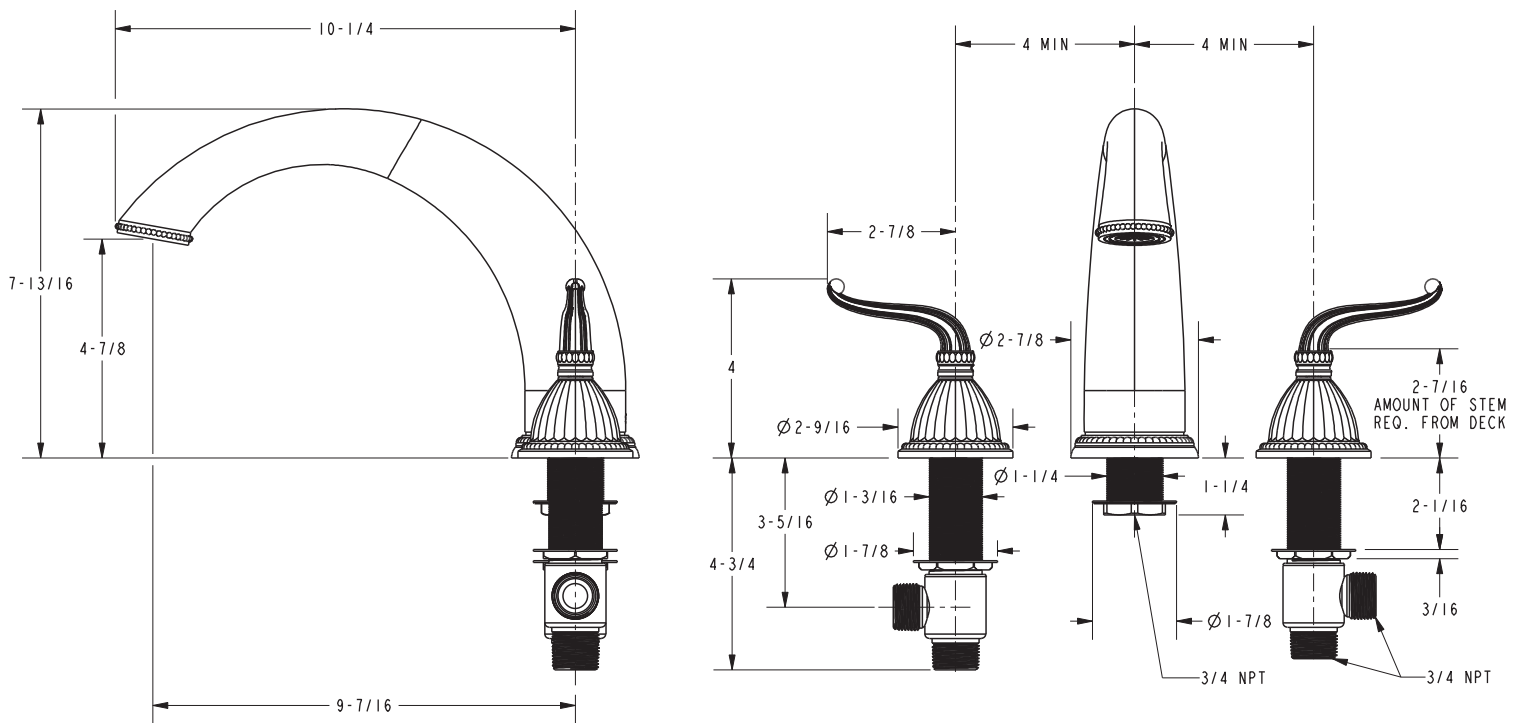

ALEXANDRIA

Roman Tub Deck Trim

3-1096

Features

- Solid brass construction
- ADA compliant traditional lever handles
- 4-7/8" (12.4 cm) spout height at outlet
- 9-7/16" (24.0 cm) spout reach (c-c)
- Intended for use with Newport Brass rough valve kit (Required Accessory) which incorporates the following:
 - Brass valve bodies and quick-connect spout fitting
 - Quarter-turn washerless ceramic disc 3/4" valve cartridges

Required Accessory:

Trim, above, and Rough Valve Kit, below, must both be specified.

Application	Roman Tub			Roman Tub with Handshower					
	Hot Valve	Cold Valve	Spout Quick-Connect Fitting	Hot Valve	Cold Valve	Spout Quick-Connect Fitting	Poly-Braided Hose	Handshower Diverter	H/S Flange Hardware
Inlet/Outlet Size	3/4"	3/4"	3/4"	3/4"	3/4"	3/4"	1/2"	3/4" / 1/2"	-
Part Number	<input type="checkbox"/> 1-506			<input type="checkbox"/> 1-507					
Image									

Product Specification: Add "Color / Finish" suffix to Model number, below.

The Roman Tub Deck Trim shall be made of solid brass construction. Roman Tub Deck Trim shall incorporate ADA compliant traditional lever handles. Product shall incorporate a 4-7/8" (12.4 cm) spout height at outlet and a 9-7/16" (24.0 cm) spout reach (c-c). Rough valve kit shall incorporate brass valve bodies with quarter-turn washerless ceramic disc 3/4" valve cartridges and a quick-connect spout fitting. Roman Tub Deck Trim shall be Newport Brass Model 3-1096/_____ and Newport Brass rough valve kit shall be 1-506.

3-1096

PRODUCT DIMENSIONS (Units are in inches)

Alexandria Roman Tub Deck Trim 3-1096