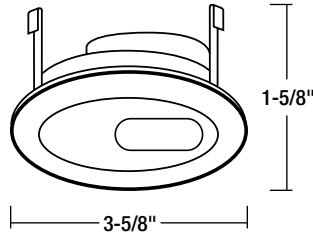

NL-3345 Adjustable Slot Aperture

Type
Project
Catalog No.
Lamp/Wattage

TRIM DIMENSIONS

Trim OD: 3-5/8"
Height: 1-5/8"

FEATURES

Trim
Metal trim with 1-1/8" x 1-3/4" slot aperture that can rotate 358° horizontally. Gimbal ring allows lamp to be mounted on top of the trim and adjustable up to 35°. Separate trim ring available in metal, may also be used with custom combination of ring finishes.

Mounting
Trim includes three trim clips that securely mount trim in housing.

Compatible Housings
Compatible with Line Voltage and Low Voltage housings. See individual specification sheets for more information.

Labels and Listings
cULus Listed for Damp Location when used with compatible housing.

Compatible Housings

LINE VOLTAGE			
Item Number	Installation Type	Lamp	Dimensions
NH-350AT	Non-IC Air-Tight New Const.	50W MR16	W: 6-3/8" L: 16" H: 5-5/8"
NHIC-350AT	IC Air-Tight New Construction	50W MR16	W: 6-3/8" L: 16" H: 8-1/8"
NHR-354AT	Non-IC Air-Tight Remodel	50W MR16	W: 4-1/4" L: 11-1/4" H: 5-5/8"
LOW VOLTAGE			
NL-301QAT/20	Non-IC AT New Const., Mag.	20W MR16	W: 6-3/8" L: 16" H: 5-5/8"
NL-301QAT/37	Non-IC AT New Const., Mag.	37W MR16	W: 6-3/8" L: 16" H: 5-5/8"
NL-301QAT	Non-IC AT New Const., Mag.	50W MR16	W: 6-3/8" L: 16" H: 5-5/8"
NL-301AT/1EL	Non-IC AT New Const., Elec.	50W MR16	W: 6-3/8" L: 16" H: 5-5/8"
NLIC-301QAT/20	IC Air-Tight New Const., Mag.	20W MR16	W: 6-3/8" L: 16" H: 8-1/8"
NLIC-301QAT/37	IC Air-Tight New Const., Mag.	37W MR16	W: 6-3/8" L: 16" H: 8-1/8"
NLIC-301QAT	IC Air-Tight New Const., Mag.	50W MR16	W: 6-3/8" L: 16" H: 8-1/8"
NLIC-301AT/1EL	IC Air-Tight New Const., Elec.	50W MR16	W: 6-3/8" L: 16" H: 8-1/8"
NLR-304QAT/20	Non-IC Air-Tight Remodel, Mag.	20W MR16	W: 4-1/4" L: 11-1/4" H: 4-5/8"
NLR-304QAT/37	Non-IC Air-Tight Remodel, Mag.	37W MR16	W: 4-1/4" L: 11-1/4" H: 4-5/8"
NLR-304QAT	Non-IC Air-Tight Remodel, Mag.	50W MR16	W: 4-1/4" L: 11-1/4" H: 4-5/8"
NLR-304AT/1EL	Non-IC Air-Tight Remodel, Elec.	50W MR16	W: 4-1/4" L: 11-1/4" H: 4-5/8"