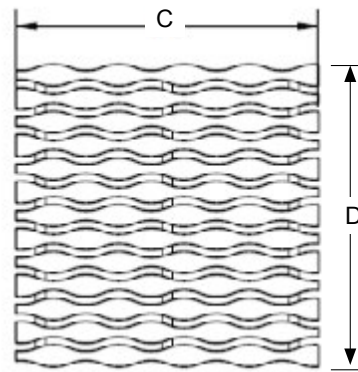

## DESCRIPTION

The SquareDrain Stream Covers are made of 0.18" thick 304 Stainless Steel. They are available in three sizes; 4", 5" and 6", and in multiple finish options including Brushed Stainless Steel, Polished Stainless Steel, Brushed Gold, Polished Gold, Matte Black, Polished Black, Oil Rubbed Bronze and Polished Rose Gold.

## DIMENSIONS

[A]:	5-3/4"	[D]:	4-3/4"
[B]:	5-3/4"	[E]:	3-3/4"
[C]:	4-3/4"	[F]:	3-3/4"

Access BIM/Revit content through [www.quickdrainusa.com](http://www.quickdrainusa.com)