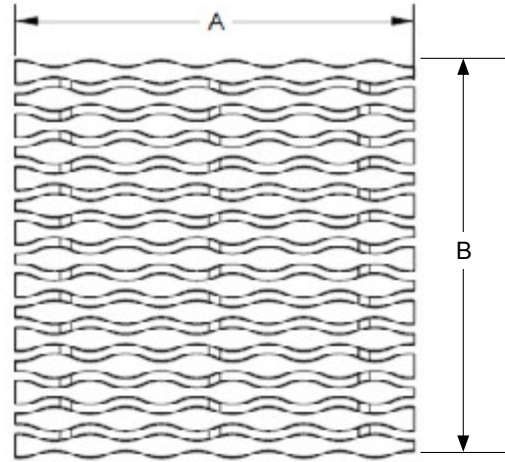

## DESCRIPTION

The SquareDrain Stream Covers are made of 0.18" thick 304 Stainless Steel. They are available in three sizes; 4", 5" and 6", and in multiple finish options including Brushed Stainless Steel, Polished Stainless Steel, Brushed Gold, Polished Gold, Matte Black, Polished Black, Oil Rubbed Bronze and Polished Rose Gold.

## DIMENSIONS

[A]:	5-3/4"	[D]:	4-3/4"
[B]:	5-3/4"	[E]:	3-3/4"
[C]:	4-3/4"	[F]:	3-3/4"

Access BIM/Revit content through [www.quickdrainusa.com](http://www.quickdrainusa.com)