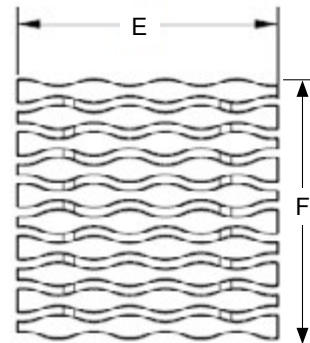

## DESCRIPTION

The SquareDrain Stream Covers are made of 0.18" thick 304 Stainless Steel. They are available in three sizes; 4", 5" and 6", and in multiple finish options including Brushed Stainless Steel, Polished Stainless Steel, Brushed Gold, Polished Gold, Matte Black, Polished Black, Oil Rubbed Bronze and Polished Rose Gold.

## DIMENSIONS

[A]:	5-3/4"	[D]:	4-3/4"
[B]:	5-3/4"	[E]:	3-3/4"
[C]:	4-3/4"	[F]:	3-3/4"

Access BIM/Revit content through [www.quickdrainusa.com](http://www.quickdrainusa.com)