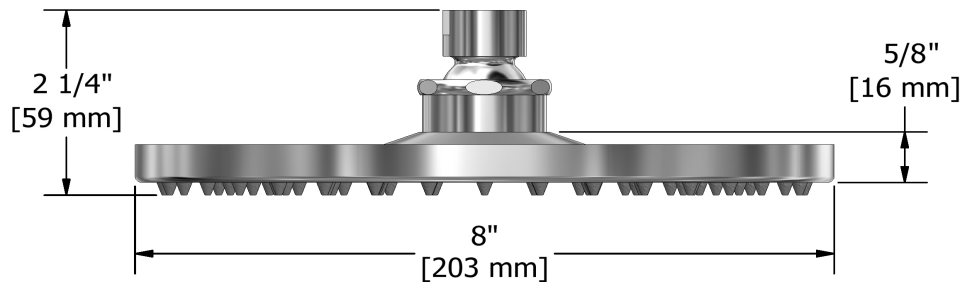

20 cm (8") shower head
468

Specifications

Descriptions

- Scale-free
- G½" inlet female
- Swivel

Available colors

- C : Chrome
- BN : Brushed Nickel (PVD)
- PN : Polished Nickel (PVD)

Available flows

- 7.6 L/min, 2.0 gpm (US) 60psi
- 5.69 L/min, 1.5 gpm (US) 60psi (**468-15**)
- 6.6L/min, 1.75 gpm (US) 60psi (**468-WS**) *

EPA certification applicable to the indicated model only

Certifications

- CSA B125.1
- ASME A112.18.1
- CMR248 Approval

Sizes, models and finishes may differ from those presented.

Warranty

This **Riobel Inc.** product you have purchased carries a Limited Lifetime Warranty on the chrome, PVD finish, blacks and all working parts and is guaranteed from the initial purchase date against all manufacturing defects. All other finishes, including plastic components, are guaranteed for one year. All electric and/or electronic parts are covered by a 5-year limited warranty.