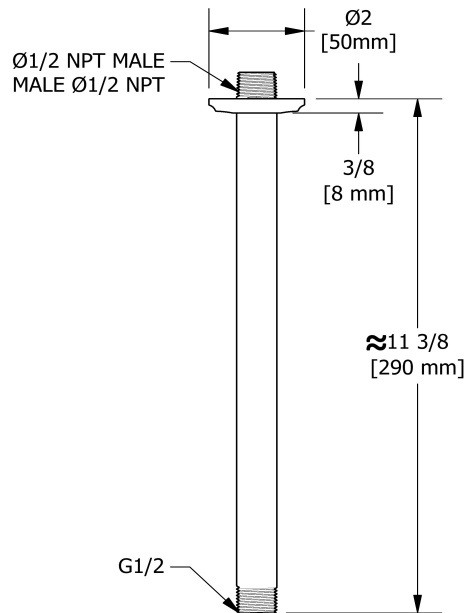

30 cm (12") vertical shower arm

557

Specifications

Descriptions

- 1/2" inlet male NPT
- Shower arm with Momenti flange

Available colors

- C : Chrome
- BN : Brushed Nickel (PVD)
- PN : Polished Nickel (PVD)

Sizes, models and finishes may differ from those presented.