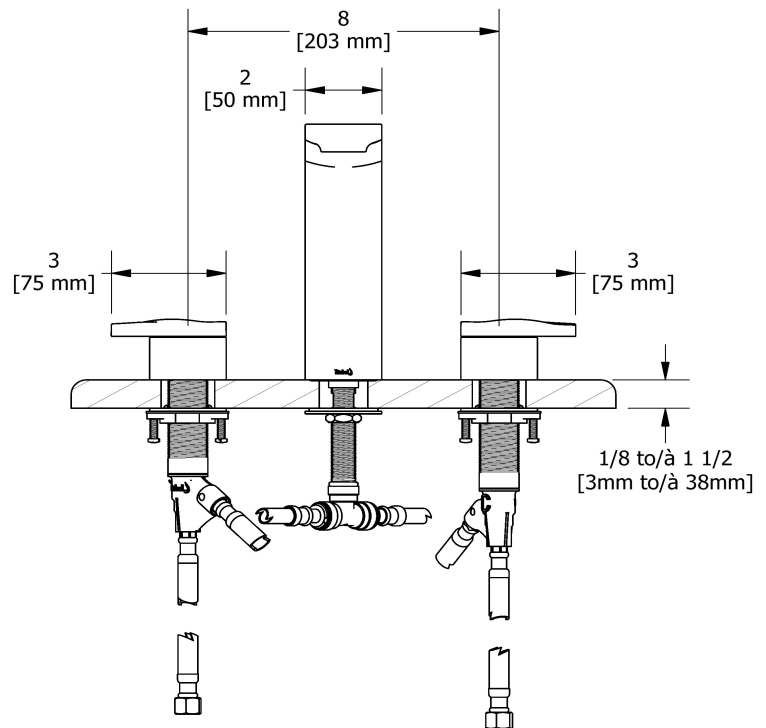

Sizes, models and finishes may differ from thoses presented.

Warranty

This Riobel Inc. product you have purchased carries a Limited Lifetime Warranty on the chrome, PVD finish, blacks and all working parts and is guaranteed from the initial purchase date against all manufacturing defects. All other finishes, including plastic components, are guaranteed for one year. All electric and/or electronic parts are covered by a 5-year limited warranty. The warranty offered on our products will be honored only if the installation is performed by a certified master plumber.

Customer Care

Phone (800) 777 - 9762 | Email: customer-care@houseofrohl.com | Website: houseofrohl.com/support/contact-us

Consult your local House of Rohl showroom for additional information and specifications. For complete warranty details and a list of showrooms, go to houseofrohl.com