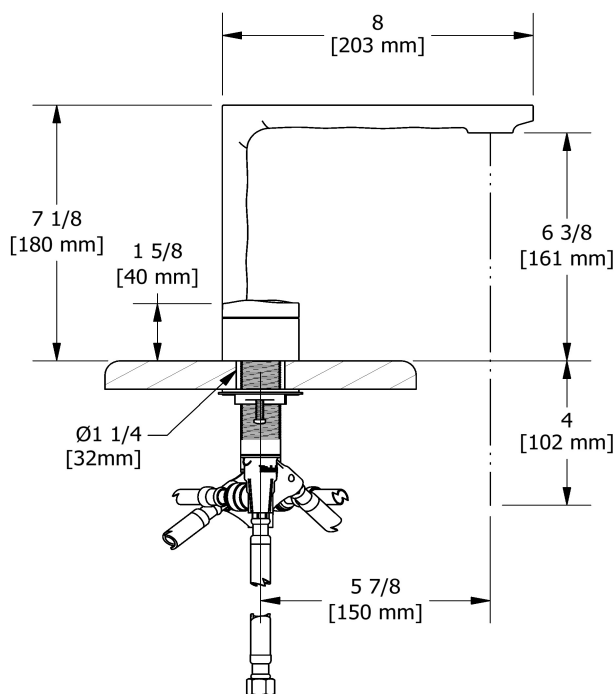

Sizes, models and finishes may differ from thoses presented.

Warranty

This Riobel Inc. product you have purchased carries a Limited Lifetime Warranty on the chrome, PVD finish, blacks and all working parts and is guaranteed from the initial purchase date against all manufacturing defects. All other finishes, including plastic components, are guaranteed for one year. All electric and/or electronic parts are covered by a 5-year limited warranty. The warranty offered on our products will be honored only if the installation is performed by a certified master plumber.

Customer Care

Phone (800) 777 - 9762 | Email: customer-care@houseofrohl.com | Website: houseofrohl.com/support/contact-us

Consult your local House of Rohl showroom for additional information and specifications. For complete warranty details and a list of showrooms, go to houseofrohl.com