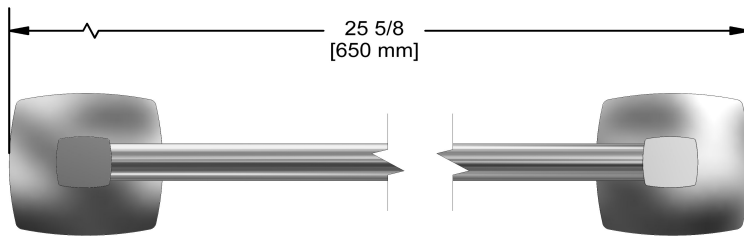

60 cm (24") double towel bar
VY6

Specifications

Description

- 2 anchor points

Available colors

- C : Chrome

Sizes, models and finishes may differ from those presented.

Warranty