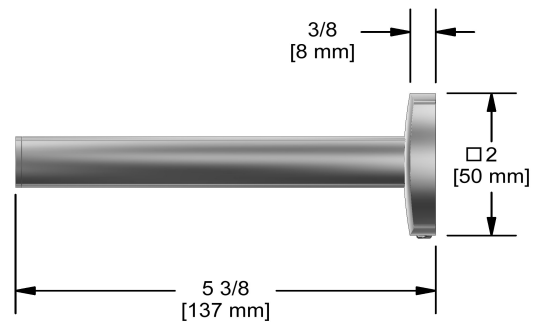

60 cm (24") double towel bar
VY6

Specifications

Description

- 2 anchor points

Available colors

- C : Chrome

Sizes, models and finishes may differ from those presented.

Warranty