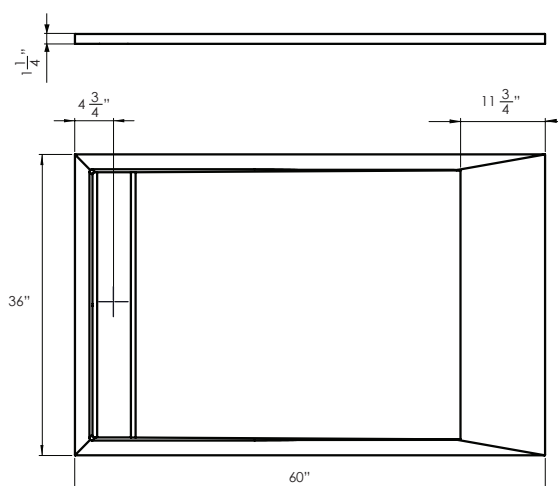

MATERIAL

- Resin stone ACRYSTONE® core

SIZE

- Size: 60 x 36 in
- Weight: 160 lb

INCLUDED

- Shower Tray
- Drain Grid
- Tile flange
- Instruction manual

NOT INCLUDED

- Drain connection
- (RBM shower tray can accommodate most 2" standard drain)

MARQUINA

CALACATTA
WHITE

TECHNICAL INFORMATION

APPROXIMATE MEASUREMENTS
The manufacturer accepts 1/4" variance