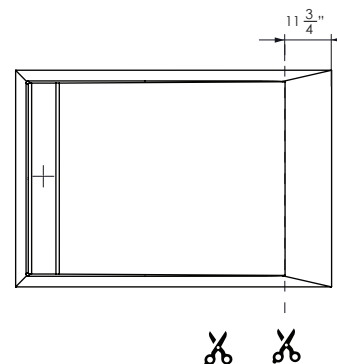

MATERIAL

- Resin stone ACRYSTONE® core

SIZE

- Size: 60 x 36 in
- Weight: 160 lb

INCLUDED

- Shower Tray
- Drain Grid
- Tile flange
- Instruction manual

NOT INCLUDED

- Drain connection
- (RBM shower tray can accommodate most 2" standard drain)

MARQUINA

CALACATTA
WHITE

TECHNICAL INFORMATION

APPROXIMATE MEASUREMENTS
The manufacturer accepts 1/4" variance