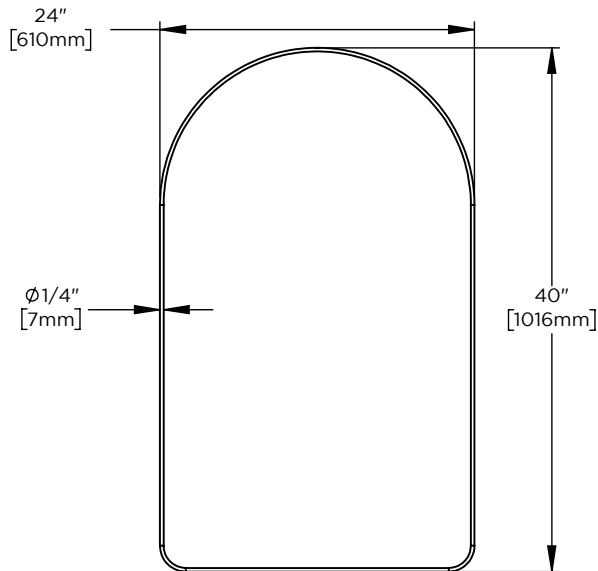

**Features**

- Arched mirror with hand finished metal frame

**Materials & Construction**

- Stainless steel frame
- Structural MDF backing
- Includes all required mounting hardware

**Options**

- Available in:  
CM2440A87, Aged Brass  
CM2440A69, Brushed Pewter
- Compliments Craft Series designs and finishes

**Dimensions**

Width: 24"

Height: 40"

**Model Number Key**

PRODUCT LINE	CATEGORY	WIDTH	HEIGHT	STYLE	FINISH OPTIONS
C = Craft Series	M = Mirror	24"	40"	A = Arched Metal	(See above)

Arched Metal Mirror CM2440A