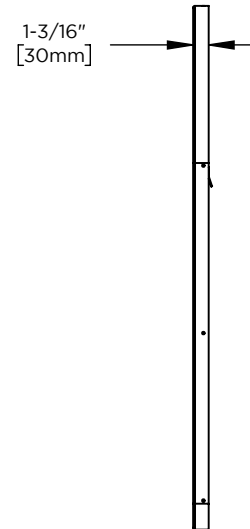

**Features**

- Arched mirror with hand finished metal frame

**Materials & Construction**

- Stainless steel frame
- Structural MDF backing
- Includes all required mounting hardware

**Options**

- Available in:  
CM2440A87, Aged Brass  
CM2440A69, Brushed Pewter
- Compliments Craft Series designs and finishes

**Dimensions**

Width: 24"

Height: 40"

**Model Number Key**

PRODUCT LINE	CATEGORY	WIDTH	HEIGHT	STYLE	FINISH OPTIONS
C = Craft Series	M = Mirror	24"	40"	A = Arched Metal	(See above)

Arched Metal Mirror CM2440A