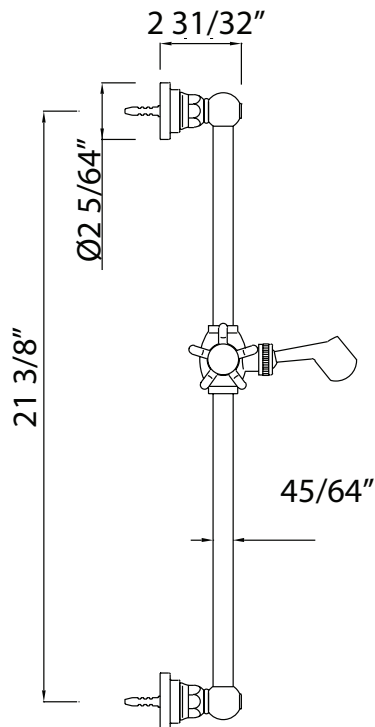

WARRANTY

- Limited Lifetime Warranty

A8073X