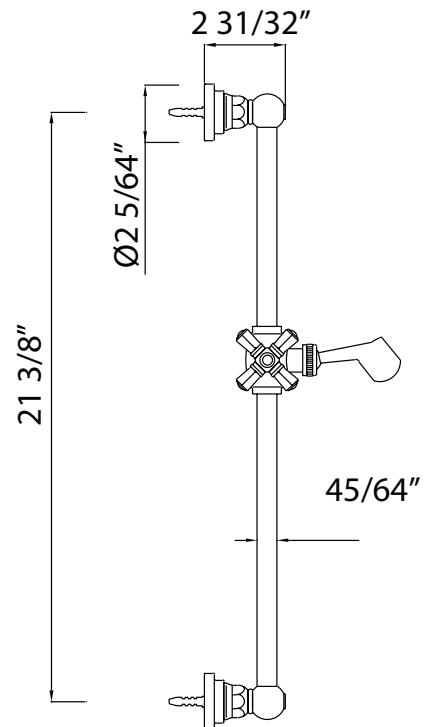

SAN GIOVANNI SLIDE BAR

ROHL Spa Shower

A8073XM (Cross Handle)

A8073X (Five Spoke Cross Handle)

FEATURES

- Brass construction
- San Giovanni style
- 21 3/8" length
- 45/64" diameter bar
- Sliding handshower parking bracket
- 2 31/32" projection
- Length may be cut down
- Lever handle version not available

COLORS/FINISHES

- Polished Chrome
- Polished Nickel
- Satin Nickel
- Tuscan Brass

WARRANTY

- Limited Lifetime Warranty

A8073XM