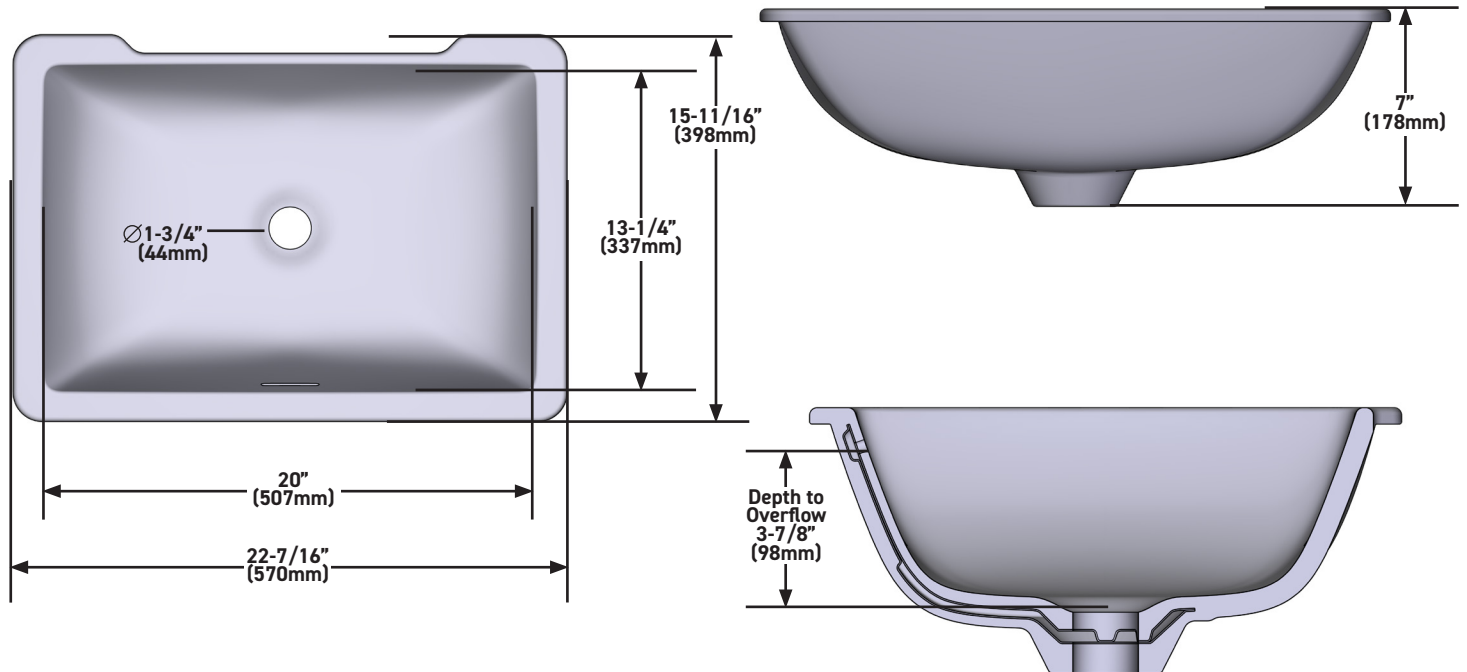

OUTER FORM

- Rectangle

SIZE

- 22" (559mm) x 16" (406mm)

MATERIAL

- Made from naturally bright white organic stone

DRAIN HOLE

- Drain required and sold separately

DIMENSIONS

- 22" (559mm) x 16" (406mm)

MATÉRIAU

- Fabriqué à partir de pierre organique blanche, naturellement brillante

ORIFICE D'ÉVACUATION

- Bonde requise (vendue séparément)

POIDS

- 6.0kg

Riobel

PERRIN & ROWE
 LONDON

victoria ⊕ albert®

ROHL

FORMA EXTERIOR

- Rectangular

TAMAÑO

- 22" (559mm) x 16" (406mm)

ESPECIFICACIONES

Fregadero submontable rectangular Eirene™ de 22" x 16"

MODELOS: ERUB2216RTWH

For warranty or additional information, contact:

US Customers

U.S.A.
houseofrohl.com/support
1-800-777-9762

QUEBEC / MARITIMES / WESTERN CANADA
QUÉBEC / MARITIMES / OUEST CANADIEN
QUEBEC / MARITIMOS / CANADA OCCIDENTAL
houseofrohl.ca/support
1-866-473-8442