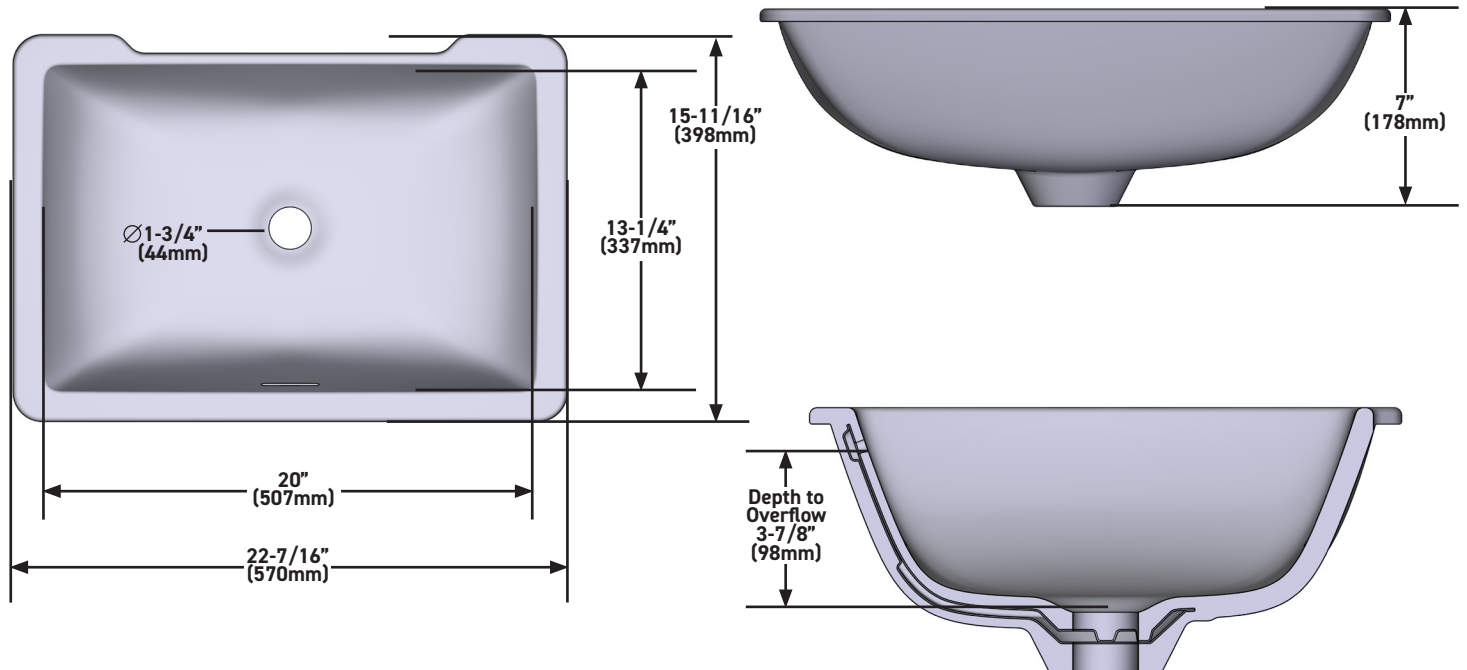

OUTER FORM

- Rectangle

SIZE

- 22" (559mm) x 16" (406mm)

MATERIAL

- Made from naturally bright white organic stone

DRAIN HOLE

- Drain required and sold separately

SPECIFICATIONS

Eirene™ 22" x 16" Undermount Rectangular Lavatory Sink

MODELS: ERUB2216RTWH

For warranty or additional information, contact:

US Customers

U.S.A.
houseofrohl.com/support
 1-800-777-9762

QUEBEC / MARITIMES / WESTERN CANADA
 QUÉBEC / MARITIMES / OUEST CANADIEN
 QUEBEC / MARITIMOS / CANADA OCCIDENTAL
houseofrohl.ca/support
 1-866-473-8442

DIMENSIONS

- 22" (559mm) x 16" (406mm)

MATÉRIAU

- Fabriqué à partir de pierre organique blanche, naturellement brillante

ORIFICE D'ÉVACUATION

- Bonde requise (vendue séparément)

POIDS

- 6.0kg

Riobel

PERRIN & ROWE
 LONDON

victoria ⊕ albert®

ROHL

FORMA EXTERIOR

- Rectangular

TAMAÑO

- 22" (559mm) x 16" (406mm)