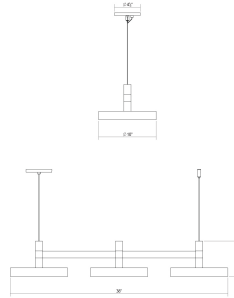

# Systema Staccato 3-Light Linear Pendant w/Pan Shades Spec Sheet

SKU: 1783.14-PAN    Learn more at:  
<https://sonnemanlight.com/systema-staccato-linear-pendant>

Description: Lightly scaled geometric elements form expansive intersecting or linear constructions of modern minimalism in a variety of configurations with a range of available luminaires. Crisp rectilinear bars support minimal tubular elements with luminous trims, extensions, or shaded reflectors for general and directed lighting functionality. Systema Staccato Linear Pendants are available in multiple sizes and are easy to customize with cone, pan, or drum shades. The Systema Staccato Linear Pendant includes Drum Trims. If you are not using a configuration with shades, you can select [alternate trims](#), which can be ordered separately.

## Dimensions

Height:	6
Width:	10"
Length:	29.25"
Minimum Extension:	7.5
Diameter:	48
Size:	3 Light