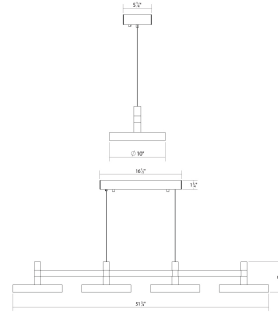

Project:

Systema Staccato 4-Light Linear Pendant w/Pan Shades Spec Sheet

SKU: 1784.16-PAN Learn more at:
<https://sonnemanlight.com/systema-staccato-linear-pendant>

Description: Lightly scaled geometric elements form expansive intersecting or linear constructions of modern minimalism in a variety of configurations with a range of available luminaires. Crisp rectilinear bars support minimal tubular elements with luminous trims, extensions, or shaded reflectors for general and directed lighting functionality. Systema Staccato Linear Pendants are available in multiple sizes and are easy to customize with cone, pan, or drum shades. The Systema Staccato Linear Pendant includes Drum Trims. If you are not using a configuration with shades, you can select [alternate trims](#), which can be ordered separately.

Type #:

Dimensions

Height:	6
Width:	10"
Length:	43.25"
Minimum Extension:	8
Diameter:	48
Size:	4 Light

Electrical Specs

Bulb(s) Included?:	Yes
Bulb 1 Type:	Integral LED
Bulb Quantity:	4
Input Voltage:	120VAC
Wattage:	18
Initial Lumens:	1200
Delivered Lumens:	600
Color Temperature:	3000K
CRI:	90
Power Supply Type:	Driver
Power Supply Quantity:	1
Power Supply Location:	Outlet Box
Dimming Type:	TRIAC/ELV

Installation

Installation:	Licensed electrician required
Sloped Ceiling Compatible?:	Not Compatible
Cord Length:	20' Adjustable Cable
Minimum Hanging Height:	8
Maximum Hanging Height:	246

Shade

Shade 1 Material:	Acrylic
-------------------	---------