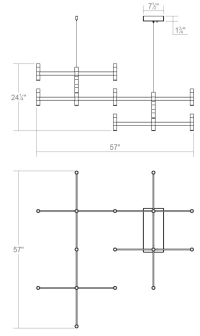

Project:

Systema Staccato Offset Pendant Spec Sheet

SKU: 1788.16 Learn more at:
<https://sonnemanlight.com/systema-staccato-offset-pendant>

Description: Lightly scaled geometric elements form expansive intersecting or linear constructions of modern minimalism in a variety of configurations with a range of available luminaires. Crisp rectilinear bars support minimal tubular elements with luminous trims, extensions, or shaded reflectors for general and directed lighting functionality. The Systema Staccato Offset Pendant includes Drum Trims for the upward luminaires and Slim Trims for the downward luminaires. [Alternate trims](#) can be ordered separately.

Type #:

Dimensions

Height: 24.5
Length: 57
Diameter: 48
Size: Standard

Electrical Specs

Bulb(s) Included?: Yes
Bulb 1 Type: Integral LED
Bulb Quantity: 28
Input Voltage: 120-277VAC
Wattage: 84
Initial Lumens: 8400
Delivered Lumens: 4200
Color Temperature: 3000K
CRI: 90
Power Supply Type: Driver
Power Supply Quantity: 1
Power Supply Location: Canopy
Dimming Type: TRIAC/ELV/0-10V

Installation

Installation: Licensed electrician required
Sloped Ceiling Compatible?: Not Compatible
Cord Length: 20' Adjustable Cable
Minimum Hanging Height: 28.75
Maximum Hanging Height: 264.5

Shade

Shade 1 Material: Frosted Acrylic
Shade 2 Color: Frosted