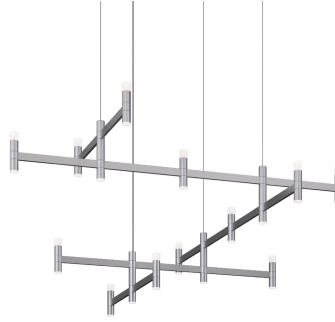

Project:

Systema Staccato Offset Pendant Spec Sheet

SKU: 1788.16 Learn more at:
<https://sonnemanlight.com/systema-staccato-offset-pendant>

Description: Lightly scaled geometric elements form expansive intersecting or linear constructions of modern minimalism in a variety of configurations with a range of available luminaires. Crisp rectilinear bars support minimal tubular elements with luminous trims, extensions, or shaded reflectors for general and directed lighting functionality. The Systema Staccato Offset Pendant includes Drum Trims for the upward luminaires and Slim Trims for the downward luminaires. [Alternate trims](#) can be ordered separately.

Type #:

Dimensions

Height: 24.5
Length: 57
Diameter: 48
Size: Standard

Electrical Specs

Bulb(s) Included?: Yes
Bulb 1 Type: Integral LED
Bulb Quantity: 28
Input Voltage: 120-277VAC
Wattage: 84
Initial Lumens: 8400
Delivered Lumens: 4200
Color Temperature: 3000K
CRI: 90
Power Supply Type: Driver
Power Supply Quantity: 1
Power Supply Location: Canopy
Dimming Type: TRIAC/ELV/0-10V

Installation

Installation: Licensed electrician required
Sloped Ceiling Compatible?: Not Compatible
Cord Length: 20' Adjustable Cable
Minimum Hanging Height: 28.75
Maximum Hanging Height: 264.5

Shade

Shade 1 Material: Frosted Acrylic
Shade 2 Color: Frosted