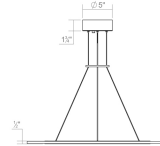

Project:

Arctic Rings 24" Single LED Pendant Spec Sheet

SKU: 2071.25 Learn more at:
<https://sonnemanlight.com/arctic-rings-led-single-ring-pendant>

Description: The essence of a frosted flat ring with illumination radiating from the very thin profile of solid cast acrylic. Available in multiple sizes as single pendants and chandelier configurations, Arctic Rings can be overlaid across the space to create varying arrays of composition. Suitable for both residential and commercial environments.

Type #:

Dimensions

Height: 0.5
Diameter: 23.75
Size: 24" Single LED Ring Pendant

Electrical Specs

Bulb(s) Included?: Yes
Bulb 1 Type: Integral LED
Bulb Quantity: 1
Input Voltage: 120-277VAC
Wattage: 12
Initial Lumens: 1350
Delivered Lumens: 840
Color Temperature: 3000K
CRI: 90
Power Supply Type: Driver
Power Supply Quantity: 1
Power Supply Location: Canopy
Dimming Type: TRIAC/ELV/0-10V

Installation

Installation: Licensed electrician required
Sloped Ceiling Compatible?: Not Compatible
Cord Length: 20' Adjustable Cable
Minimum Hanging Height: 14.25
Maximum Hanging Height: 240.5

Shade

Shade 1 Material: Optical Acrylic