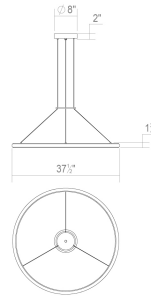

Project:

Luna 36" Round LED Pendant (2700K) Spec Sheet

SKU: 2233.14-27 Learn more at:
<https://sonnemanlight.com/luna-round-led-pendant>

Description: Luna's soft round profile sweeps circumferentially into a smooth composition of interior and exterior illumination. Suspended delicately from minimal cables, Luna rings in several sizes can be composed in an intersecting array across a larger space or placed singly to render light with a dramatic minimal presence.

Type #:

Dimensions

Height: 1.5
Diameter: 37.5
Size: 36"

Electrical Specs

Bulb(s) Included?: Yes
Bulb 1 Type: Integral LED
Bulb Quantity: 2
Input Voltage: 120-277VAC
Wattage: 60
Initial Lumens: 6670
Delivered Lumens: 4550
Color Temperature: 2700K
CRI: 90
Power Supply Type: Driver
Power Supply Quantity: 2
Power Supply Location: Canopy
Dimming Type: TRIAC/ELV/
0-10V

Installation

Installation: Licensed electrician required
Sloped Ceiling Compatible?: Not Compatible
Cord Length: 20' Adjustable Cord/Cable
Minimum Hanging Height: 22
Maximum Hanging Height: 241.5

Shade

Shade 1 Material: Acrylic
Shade 2 Color: White