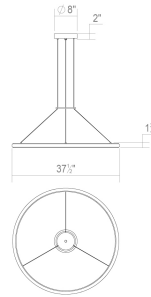

## Dimensions

Height: 1.5  
Diameter: 37.5  
Size: 36"