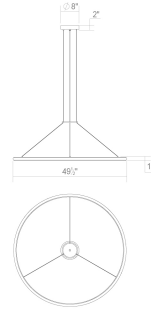

Project:

Luna 48" Round LED Pendant (2700K) Spec Sheet

SKU: 2234.14-27 Learn more at:
<https://sonnemanlight.com/luna-round-led-pendant>

Description: Luna's soft round profile sweeps circumferentially into a smooth composition of interior and exterior illumination. Suspended delicately from minimal cables, Luna rings in several sizes can be composed in an intersecting array across a larger space or placed singly to render light with a dramatic minimal presence.

Type #:

Dimensions

Height: 1.5
Diameter: 49.5
Size: 48"

Electrical Specs

Bulb(s) Included?: Yes
Bulb 1 Type: Integral LED
Bulb Quantity: 2
Input Voltage: 120-277VAC
Wattage: 78
Initial Lumens: 8480
Delivered Lumens: 5780
Color Temperature: 2700K
CRI: 90
Power Supply Type: Driver
Power Supply Quantity: 2
Power Supply Location: Canopy
Dimming Type: TRIAC/ELV/
0-10V

Installation

Installation: Licensed electrician required
Sloped Ceiling Compatible?: Not Compatible
Cord Length: 20' Adjustable Cord/Cable
Minimum Hanging Height: 28
Maximum Hanging Height: 241.5

Shade

Shade 1 Material: Acrylic
Shade 2 Color: White