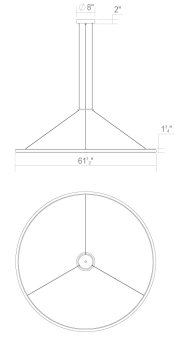

# Luna 60" Round LED Pendant Spec Sheet

SKU: 2235.25 Learn more at:  
<https://sonnemanlight.com/luna-round-led-pendant>

Description: Luna's soft round profile sweeps circumferentially into a smooth composition of interior and exterior illumination. Suspended delicately from minimal cables, Luna rings in several sizes can be composed in an intersecting array across a larger space or placed singly to render light with a dramatic minimal presence.

## Dimensions

Height: 1.5  
Diameter: 61.5  
Size: 60"