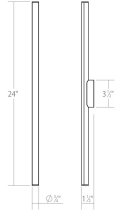

Project:

Fino LED Bath Bar (3500K) Spec Sheet

SKU: 3772.03-35 Learn more at:
<https://sonnemanlight.com/fino-led-bath-bar>

Description: Ultra thin and minimally scaled, these slender bars of powerful light are mounted in a fixed position on a wall or ceiling. The softly shaped mounting brackets have radiused ends on their linear section and can be mounted to a wall with the addition of a remotely placed LED driver. A 4.5" round [Fino Optional Wall Plate Kit](#) may be ordered in conjunction with a Fino LED Bath Bar. This accessory is featured in the bathroom images above, but is not included unless ordered separately.

Type #:

Dimensions

Height:	24"
Width:	24"
Extends:	1.5"
Minimum Extension:	1.5"
Maximum Extension:	1.5"
Size:	24"
Canopy/Backplate/Base Width:	0.5
Canopy/Backplate/Base Height:	3.25

Electrical Specs

Bulb(s) Included?:	Yes
Bulb 1 Type:	Integral LED
Bulb Quantity:	1
Input Voltage:	120VAC
Wattage:	13
Initial Lumens:	1400
Delivered Lumens:	830
Color Temperature:	3500K
CRI:	90
Power Supply Type:	Driver
Power Supply Quantity:	1
Power Supply Location:	Remote
Dimming Type:	TRIAC/ELV
Bulb Max Wattage:	13

Installation

Installation:	Licensed electrician required
Installation Orientation:	Any Orientation

Shipping

Carton 1 L x W x H:	3" X 3" X 31"
Carton 1 Gross Weight:	2 LBS

Shade

Shade 1 Material:	Optical Acrylic
-------------------	-----------------