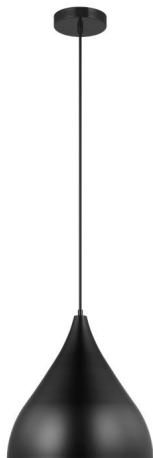

GENERATION LIGHTING

6645301EN3-112: Medium Pendant

Dimensions:

Diameter: 14" **Overall Height:** 152"
Width: 14" **Wire:** 144" (color/Black)
Height: 14" **Mounting Proc.:** Screw(s)
Weight: 3.9 lbs. **Connection:** Mounted To Box
Watts: 9
Lumens: 800

Bulbs:

1 - LED Medium A19 9w Max. 120v - included

Features:

- This product may be mounted on a sloped ceiling
- ENERGY STAR® Qualified
- LED Bulbs are an efficient, versatile and durable light source that deliver exceptional performance.
- Meets Title 24 energy efficiency standards
- Title 24 compliant when used with included Joint Appendix (JA8) approved lamp.

Collection: Oden

UPC #: 785652130175

Finish: Midnight Black (112)

Material List:

1 Body - Steel - Midnight Black
1 Fabric Cord - Fabric - Black

Safety Listing:

Safety Listed for Damp Locations 

Instruction Sheets:

Trilingual (English, Spanish, and French) (ODEN_PEND)

Shade / Glass / Diffuser Details:

Part	Material	Finish	Quantity	Item Number	Length	Width	Height	Diameter	Fitter Diameter	Shade Top Length	Shade Top Width	Shade Top Diameter
Shade	Steel	Midnight Black	1				14	14				