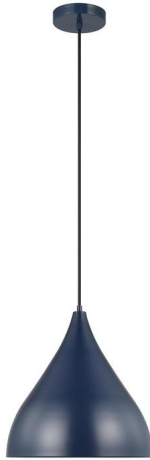

GENERATION LIGHTING

6645301EN3-127: Medium Pendant

Dimensions:

Diameter: 14" **Overall Height:** 152"
Width: 14" **Wire:** 144" (color/Black)
Height: 14" **Mounting Proc.:** Screw(s)
Weight: 3.9 lbs. **Connection:** Mounted To Box
Watts: 9
Lumens: 800

Bulbs:

1 - LED Medium A19 9w Max. 120v - included

Features:

- This product may be mounted on a sloped ceiling
- ENERGY STAR® Qualified
- LED Bulbs are an efficient, versatile and durable light source that deliver exceptional performance.
- Meets Title 24 energy efficiency standards
- Title 24 compliant when used with included Joint Appendix (JA8) approved lamp.

Collection: Oden

UPC #: 785652130205

Finish: Navy (127)

Material List:

1 Body - Steel - Navy
1 Fabric Cord - Fabric - Black

Safety Listing:

Safety Listed for Damp Locations

Instruction Sheets:

Trilingual (English, Spanish, and French) (ODEN_PEND)

Shade / Glass / Diffuser Details:

Part	Material	Finish	Quantity	Item Number	Length	Width	Height	Diameter	Fitter Diameter	Shade Top Length	Shade Top Width	Shade Top Diameter
Shade	Steel	Navy	1				14	14				