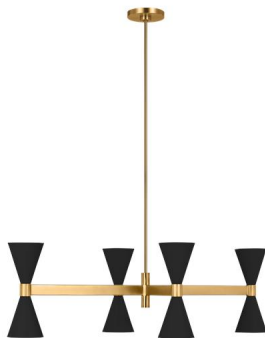

AEC1068MBK: Linear Chandelier

Collection: Albertine

UPC #:014817625851

Finish: Midnight Black (MBK)

Dimensions:

Length: 42"

Width: 24"

Height: 13 1/8"

Weight: 12 lbs.

Overall Height: 64 1/2"

Wire: 180" (color/Clear Silver)

Mounting Proc.: Screw Collar - Stem

Connection: Mounted To Box

Bulbs:

8 - Candelabra Torpedo 60w Max. 120v - Not included

Features:

Material List:

1 Body - Steel - Burnished Brass

4 12" Stem - Steel - Burnished Brass

1 6" Stem - Steel - Burnished Brass

Safety Listing:

Safety Listed for Damp Locations

Instruction Sheets:

Trilingual (English, Spanish, and French) (ALBERTINE_CHAND)

Shade / Glass / Diffuser Details:

Part	Material	Finish	Quantity	Item Number	Length	Width	Height	Diameter	Fitter Diameter	Shade Top Length	Shade Top Width	Shade Top Diameter
Shade	Steel	Midnight Black	8				6	5				1 1/2