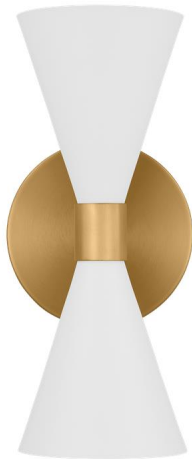

**AEW1032MWT: Large Sconce**

**Collection:** Albertine

**UPC #:**014817625844

**Finish:** Matte White (MWT)

**Dimensions:**

**Width:** 5"

**Extends:** 6 1/2"

**Height:** 13 1/8"

**Wire:** 8" (color/Black/White)

**Weight:** 2.65 lbs.

**Mounting Proc.:** Set Screw(s)

**Connection:** Mounted To Box

**Bulbs:**

2 - Candelabra Torpedo 60w Max. 120v - Not included

**Features:**

- Easily converts to LED with optional replacement lamps
- Meets Title 24 energy efficiency standards
- Title 24 compliant if used with Joint Appendix (JA8) approved light bulbs listed in the California Energy Commission Appliance database.

**Material List:**

1 Body - Steel - Burnished Brass

**Safety Listing:**

Safety Listed for Damp Locations

**Instruction Sheets:**

Trilingual (English, Spanish, and French) (ALBERTINE\_WALL)

**Shade / Glass / Diffuser Details:**

Part	Material	Finish	Quantity	Item Number	Length	Width	Height	Diameter	Fitter Diameter	Shade Top Length	Shade Top Width	Shade Top Diameter
Shade	Steel	Matte White	2				6	5				1 1/2

**Backplate / Canopy Details:**