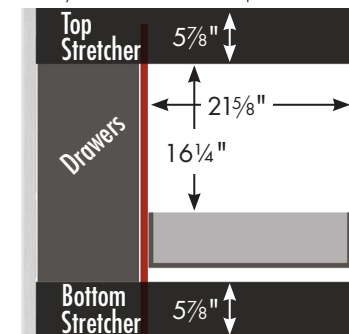

internal dividers

Vanity back clear openings for plumbing
(may need to cut adjustable shelf)

**36" Ravenna Vanity
Drawers Left**
36" wide
34½" tall
21" or 18" front-to-back