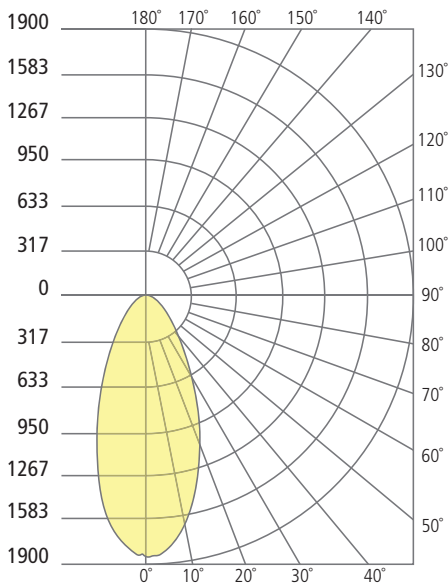

PROJECT INFO

FIXTURE TYPE & QUANTITY

JOB NAME & INFO

NOTES

2019 Tech Lighting, L.L.C. All rights reserved. The "Tech Lighting" graphic is a registered trademark. Tech Lighting reserves the right to change specifications for product improvements without notification.

VISUAL COMFORT GROUP

7400 Linder Avenue, Skokie, Illinois 60077

T 847.410.4400 F 847.410.4500