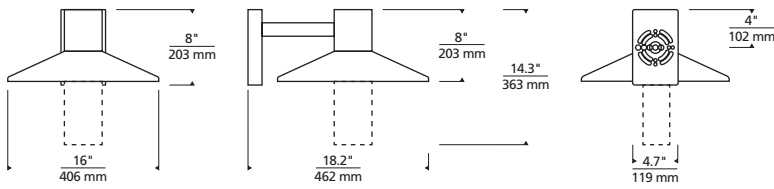

ASH 16 WALL SCONCE

Ash 16

PHOTOMETRICS*

*For latest photometrics, please visit www.techlighting.com/OUTDOOR

ASH 16 WITH CLEAR LENS

Total Lumen Output: 1406
Total Power: 18
Luminaire Efficacy: 78
Color Temp: 3000K
CRI: 90
BUG Rating: B1-U0-G0