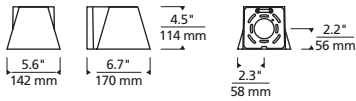

BOWMAN 4 WALL SCONCE

Bowman 4

PHOTOMETRICS*

*For latest photometrics, please visit www.techlighting.com/OUTDOOR

BOWMAN 4

Total Lumen Output: 699
Total Power: 17.8
Luminaire Efficacy: 39.1
Color Temp: 3000K
CRI: 80+
BUG Rating: B1-U0-G0