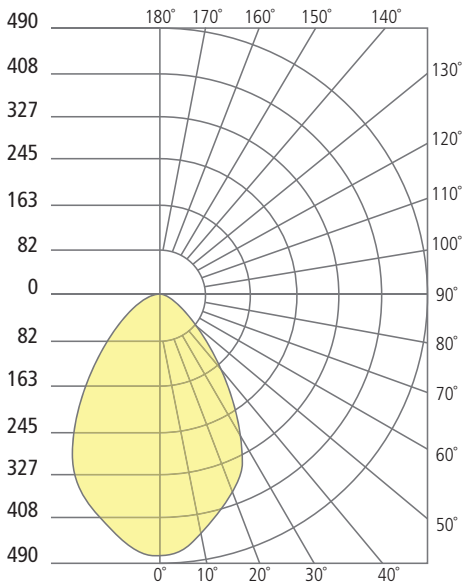

*AVAILABLE IN BLACK AND BRONZE FINISH ONLY

BOWMAN 4 WALL SCONCE

Bowman 4

PHOTOMETRICS*

*For latest photometrics, please visit www.techlighting.com/OUTDOOR

BOWMAN 4

Total Lumen Output: 699
 Total Power: 17.8
 Luminaire Efficacy: 39.1
 Color Temp: 3000K
 CRI: 80+
 BUG Rating: B1-U0-G0