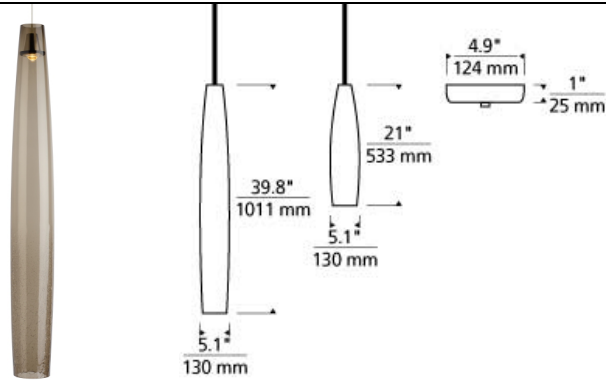

LINE - VOLTAGE PENDANTS / SUSPENSION

Coda Pendant LED T20

DESCRIPTION

Slender silhouettes of the contemporary Coda LED pendant light from Tech Lighting are carefully molded using beautiful transparent clear or smoke colored glass, then while the glass is still vulnerable, the lower half of each shade undergoes a delicate treatment to create the intricate crackle effect that gives the fixture its signature look. As a blanket of illumination pours downward from the powerful, yet well-harnessed optic controlled LED source, each tiny fissure catches and refracts the light to catch the eye. The task-oriented light distribution make this pendant light perfect for a variety of applications including kitchen island lighting, while its two elongated sizes lend themselves well to being used together to create a custom chandelier for dining room lighting, foyer lighting or entry lighting. Includes 11 watt, 936 delivered lumen, 3000K LED module. Dimmable with most LED compatible ELV and TRIAC dimmers. Fixture provided with twelve feet of field-cuttable satin cable.

INSTALLATION

This product can mount to either a 4" square electrical box with round plaster ring or an octagon electrical box.

WEIGHT

3-4lb / 1.36-1.81kg ±

clear crackle
large

clear crackle
small

smoke crackle
large

smoke crackle
small

ORDERING INFORMATION

700 SYSTEM	CDAP	SHAPE OR SIZE	COLOR	FINISH	LAMP	
TD	LINE-VOLTAGE PENDANTS/SUSPENSION	L S	LARGE SMALL	CC CLEAR CRACKLE KC SMOKE CRACKLE	S SATIN NICKEL	-LED930 LED 90 CRI 3000K 120V