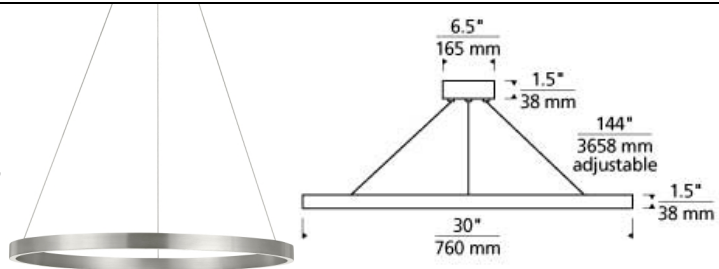

LINE - VOLTAGE PENDANTS / SUSPENSION

Fiama 30 Suspension LED T20

DESCRIPTION

The Fiama chandelier by Tech Lighting is a transitional style chandelier but with an entirely modern twist. At its most unadulterated form the Fiama is a slender metal ring that houses gently diffused upward and downward firing LEDs, providing functional light with an ultra-chic aesthetic. This modern work of art is available in two distinct sizes, 24" and 30" in diameter making it ideal for a wide range of lighting applications such as dining room lighting, foyer lighting and a host of commercial lighting applications. The Fiama pendant light ships with a fully dimmable integrated LED lamp. Includes 72 watt, 5768.2 delivered lumen, 3000K LED module. Dimmable with most LED compatible ELV, TRIAC and 0-10V dimmers. Fixture provided with twelve feet of field-cuttable cable to match finish selection.

INSTALLATION

This product can mount to either a 4" square electrical box with round plaster ring or an octagonal electrical box (not included).

WEIGHT

7-8lb / 3.18-3.63kg ±

ORDERING INFORMATION

700FIA	SHAPE OR SIZE	FINISH	LAMP
30	30" DIAMETER	B BLACK S SATIN NICKEL W WHITE	-LED930 LED 90 CRI 3000K 120V-277V UNV

TECH LIGHTING®

7400 Linder Avenue
Skokie, Illinois 60077

T 847.410.4400
F 847.410.4500

Tech Lighting, L.L.C.

700FIA _____

FIXTURE TYPE: _____

JOB NAME: _____

NOTES: _____

_____

_____

_____

©2019 Tech Lighting, L.L.C. All Rights Reserved. The "Tech Lighting" graphic is a registered trademark of Tech Lighting, L.L.C. Tech Lighting reserves the right to change specifications for product improvements without notification.