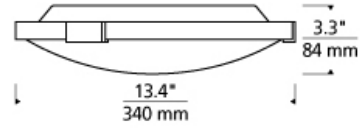

WEIGHT

2-2.5lb / 0.91-1.13kg ±

aged brass

chrome

satin nickel

ORDERING INFORMATION

700FMLNC	SHAPE OR SIZE	FINISH	LAMP
13	13" DIAMETER	A AGED BRASS C CHROME S SATIN NICKEL	-LED927 LED 90 CRI 2700K 120V -LED927-277 LED 90 CRI 2700K 277V -LED930 LED 90 CRI 3000K 120V -LED930-277 LED 90 CRI 3000K 277V