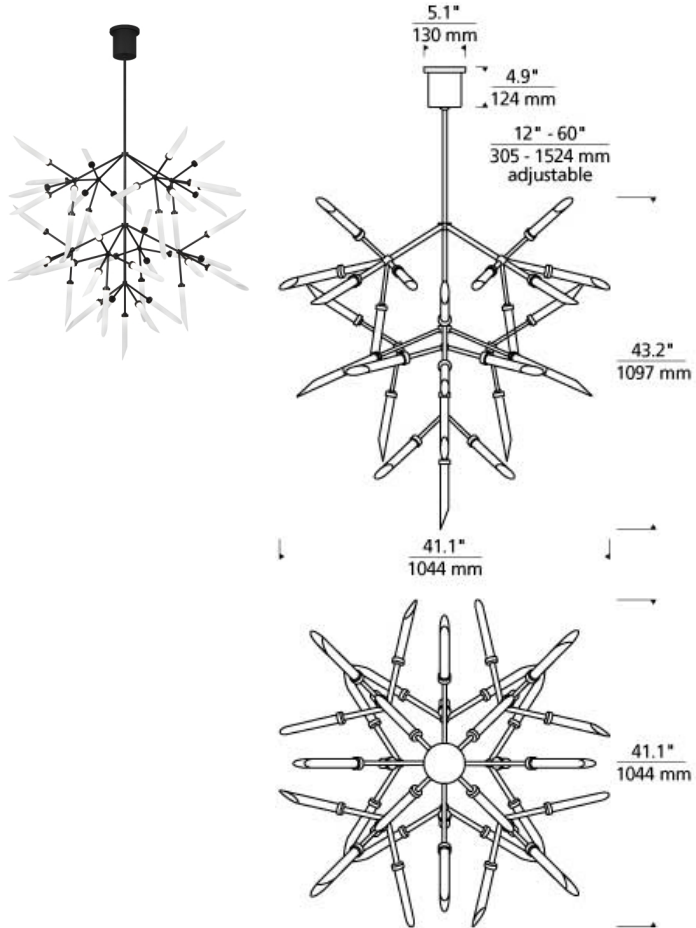

Spur Grande Chandelier

LED T20

DESCRIPTION

The Spur Grande LED chandelier from Tech Lighting is a wholly modern interpretation of classic multi-arm chandelier, nine arms each feature a cluster of five glass spurs dramatically extending in opposing directions. Whether you select the warm aged brass finish or the sleek satin nickel finish, each chandelier features forty five individual frosted glass spurs which accent the LED light sources for an unmistakable high-end look. With its impactful scale and plentiful, fully dimmable LED light output, the Spur Grande chandelier is sure to make a dramatic modern statement as dining room lighting, living room lighting or foyer lighting. If you have something a bit smaller in mind, be sure to check out the medium scale Spur chandelier also available from Tech Lighting. Includes (45) 2.6 watt, 91 delivered lumen (4113 total delivered lumens), 2700K, LED modules. Fixture ships with 60 inches of variable rigid stems (one 12 inch & two 24 inch) in coordinating finish. Dimmable with most LED compatible ELV dimmers. Can be installed on a sloped ceiling up to 45°.

INSTALLATION

This product can mount to either a 4" square electrical box with round plaster ring or an octagon electrical box.

WEIGHT

16-16lb / 7.26-7.26kg ±

frost/aged brass frost/satin nickel frost/matte black

ORDERING INFORMATION

700SPRG COLOR	FINISH	LAMP
F FROST	R AGED BRASS B MATTE BLACK S SATIN NICKEL	-LED927 LED 90 CRI 2700K 120V

700 SPRG _____

FIXTURE TYPE: _____

JOB NAME: _____

NOTES: _____
