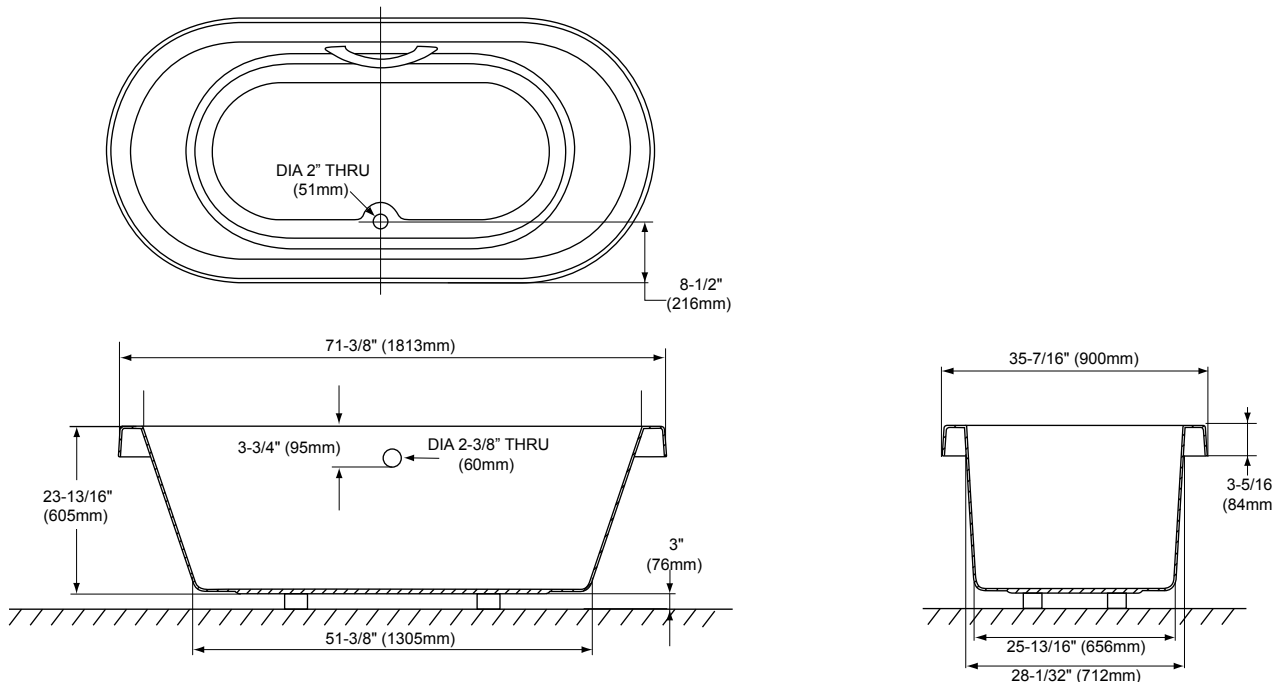

FEATURES

- 71-3/8" x 35-7/16" x 23-13/16"
- Luxuriously deep bathing well
- Cast acrylic
- Slip-resistant surface
- Optional solid brass grab bar with various finishes

COLORS/FINISHES

- Shell Color
 - #01 Cotton
 - #12 Sedona Beige
- Grab Bar
 - #CP Polished Chrome
 - #BN Brushed Nickel
 - #PN Polished Nickel

ABY794N

Nexus® 6' Soaker Bathtub

SPECIFICATIONS

- Size 71-3/8" L x 35-7/16" W
- Depth 20-1/4"
- Water Depth 15.3"
- Warranty 1 Year Limited Warranty on acrylic tub
1 Year Limited Warranty on components and parts
- Material Cast Acrylic
- Shipping Weight 105 lbs.
- Shipping Dimensions 74" L x 44" W x 27" H
- Gallons 100 to overflow

INSTALLATION NOTES

Floor support under bath must provide a minimum of 75 lbs/square foot (366 kg/square meter) loading.

TOTO®

These dimensions and specifications are subject to change without notice