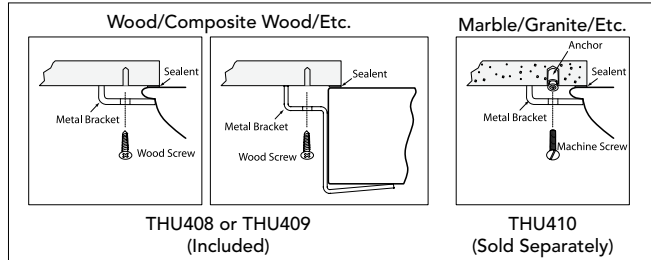

LT1535G

Rectangle Undercounter Lavatory

SPECIFICATIONS

- Waste 1-1/4"
- Size 19-11/16" W x 14-15/16" D
- Basin 17-11/16" W x 13" D
- Warranty One Year Limited Warranty
- Material Vitreous china
- Shipping Weight 24.5 lbs.
- Shipping Dimensions 22-1/4" W X 18-3/4" D X 9-3/4" H

INSTALLATION NOTES

Mounting Hardware

THU410 is required for marble/granite type counter top installation and must be purchased separately