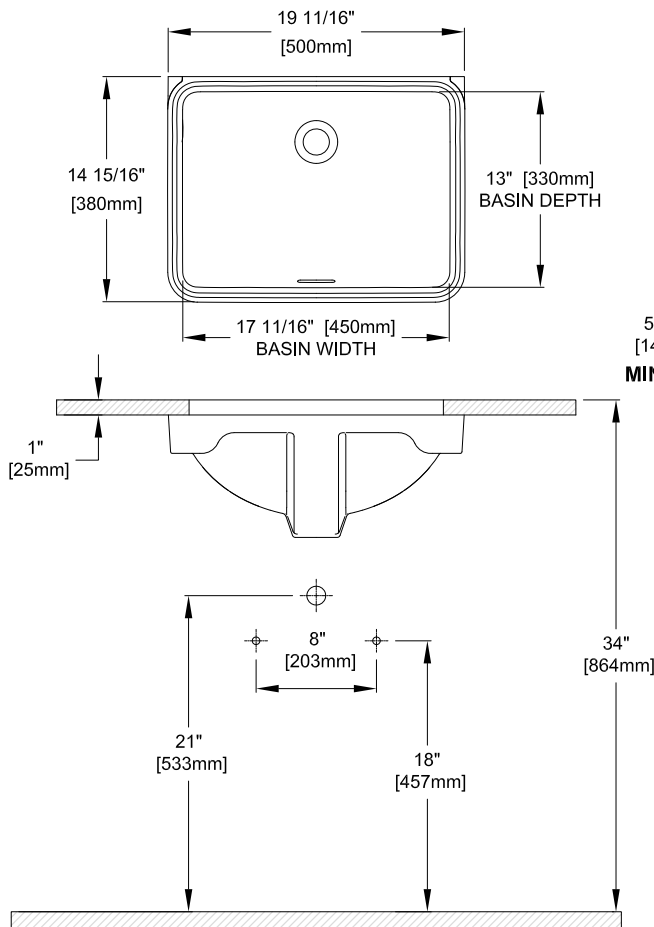

LT1535G

Rectangle Undercounter Lavatory

SPECIFICATIONS

- Waste 1-1/4"
- Size 19-11/16" W x 14-15/16" D
- Basin 17-11/16" W x 13" D
- Warranty One Year Limited Warranty
- Material Vitreous china
- Shipping Weight 24.5 lbs.
- Shipping Dimensions 22-1/4" W X 18-3/4" D X 9-3/4" H

INSTALLATION NOTES

Mounting Hardware

THU410 is required for marble/granite type counter top installation and must be purchased separately

ADA COMPLIANCE